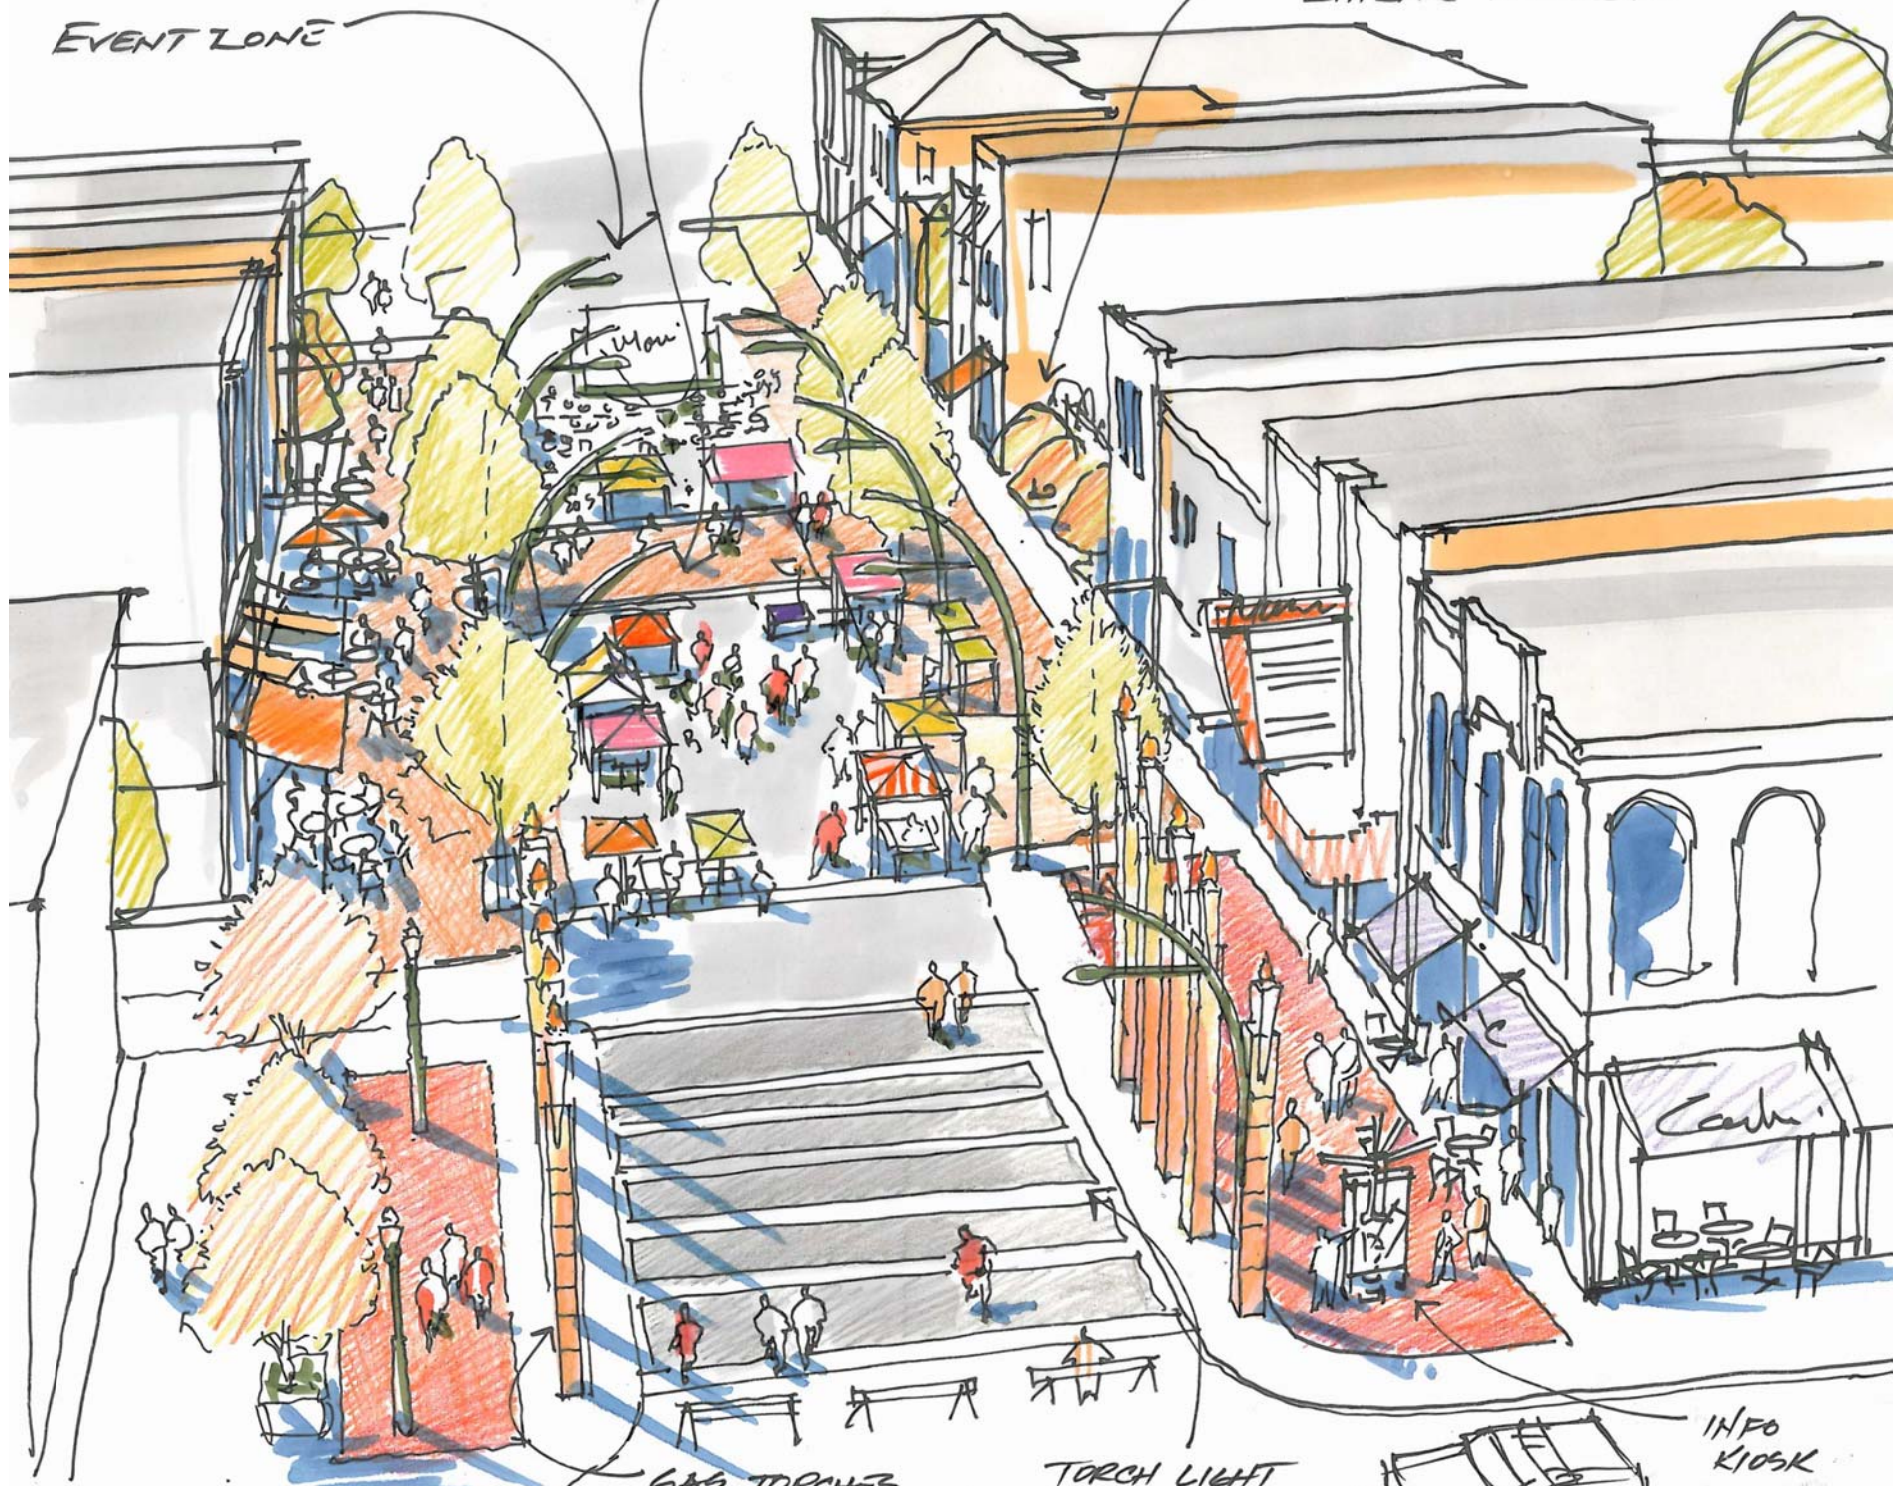

MID BLOCK CROSSING

LINEAR 'PARKETE'

EVENT ZONE

AERIAL VIEW - LOOKING EAST

GAS TORCHES

TORCH LIGHT SQUARE

INFO KIOSK

CS