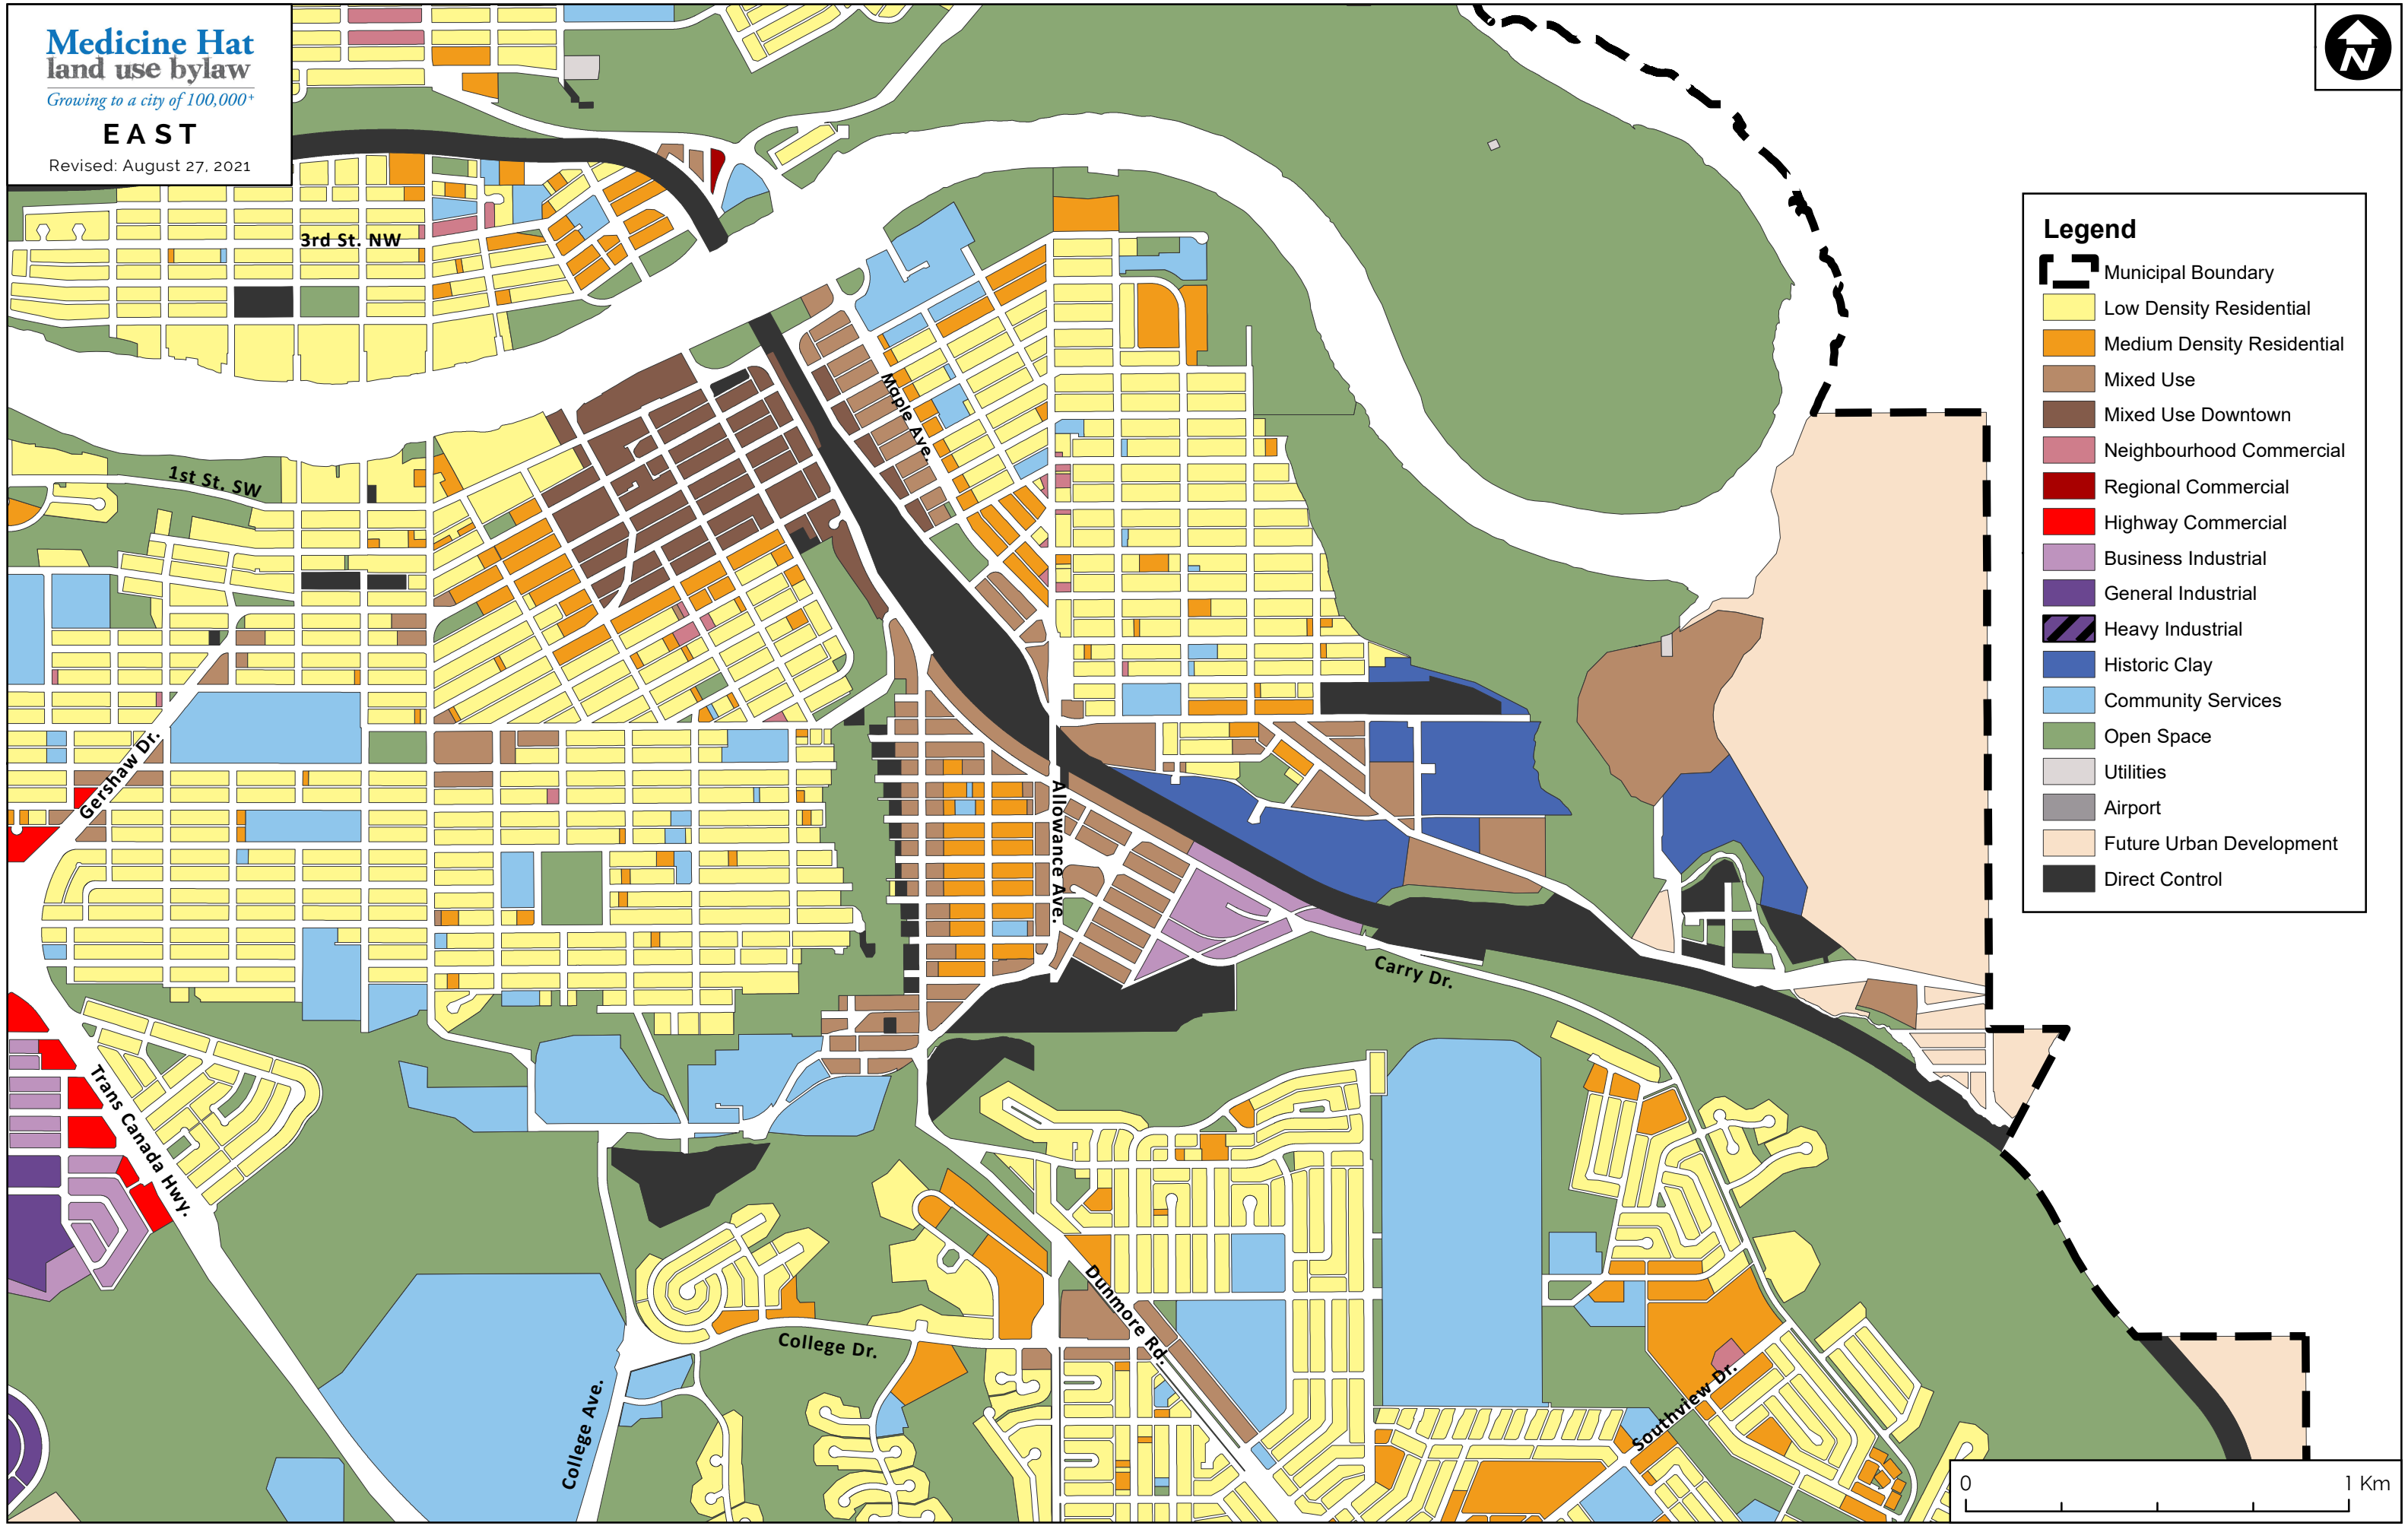

Medicine Hat
land use bylaw

Growing to a city of 100,000+

EAST

Revised: August 27, 2021

Legend

- Municipal Boundary
- Low Density Residential
- Medium Density Residential
- Mixed Use
- Mixed Use Downtown
- Neighbourhood Commercial
- Regional Commercial
- Highway Commercial
- Business Industrial
- General Industrial
- Heavy Industrial
- Historic Clay
- Community Services
- Open Space
- Utilities
- Airport
- Future Urban Development
- Direct Control