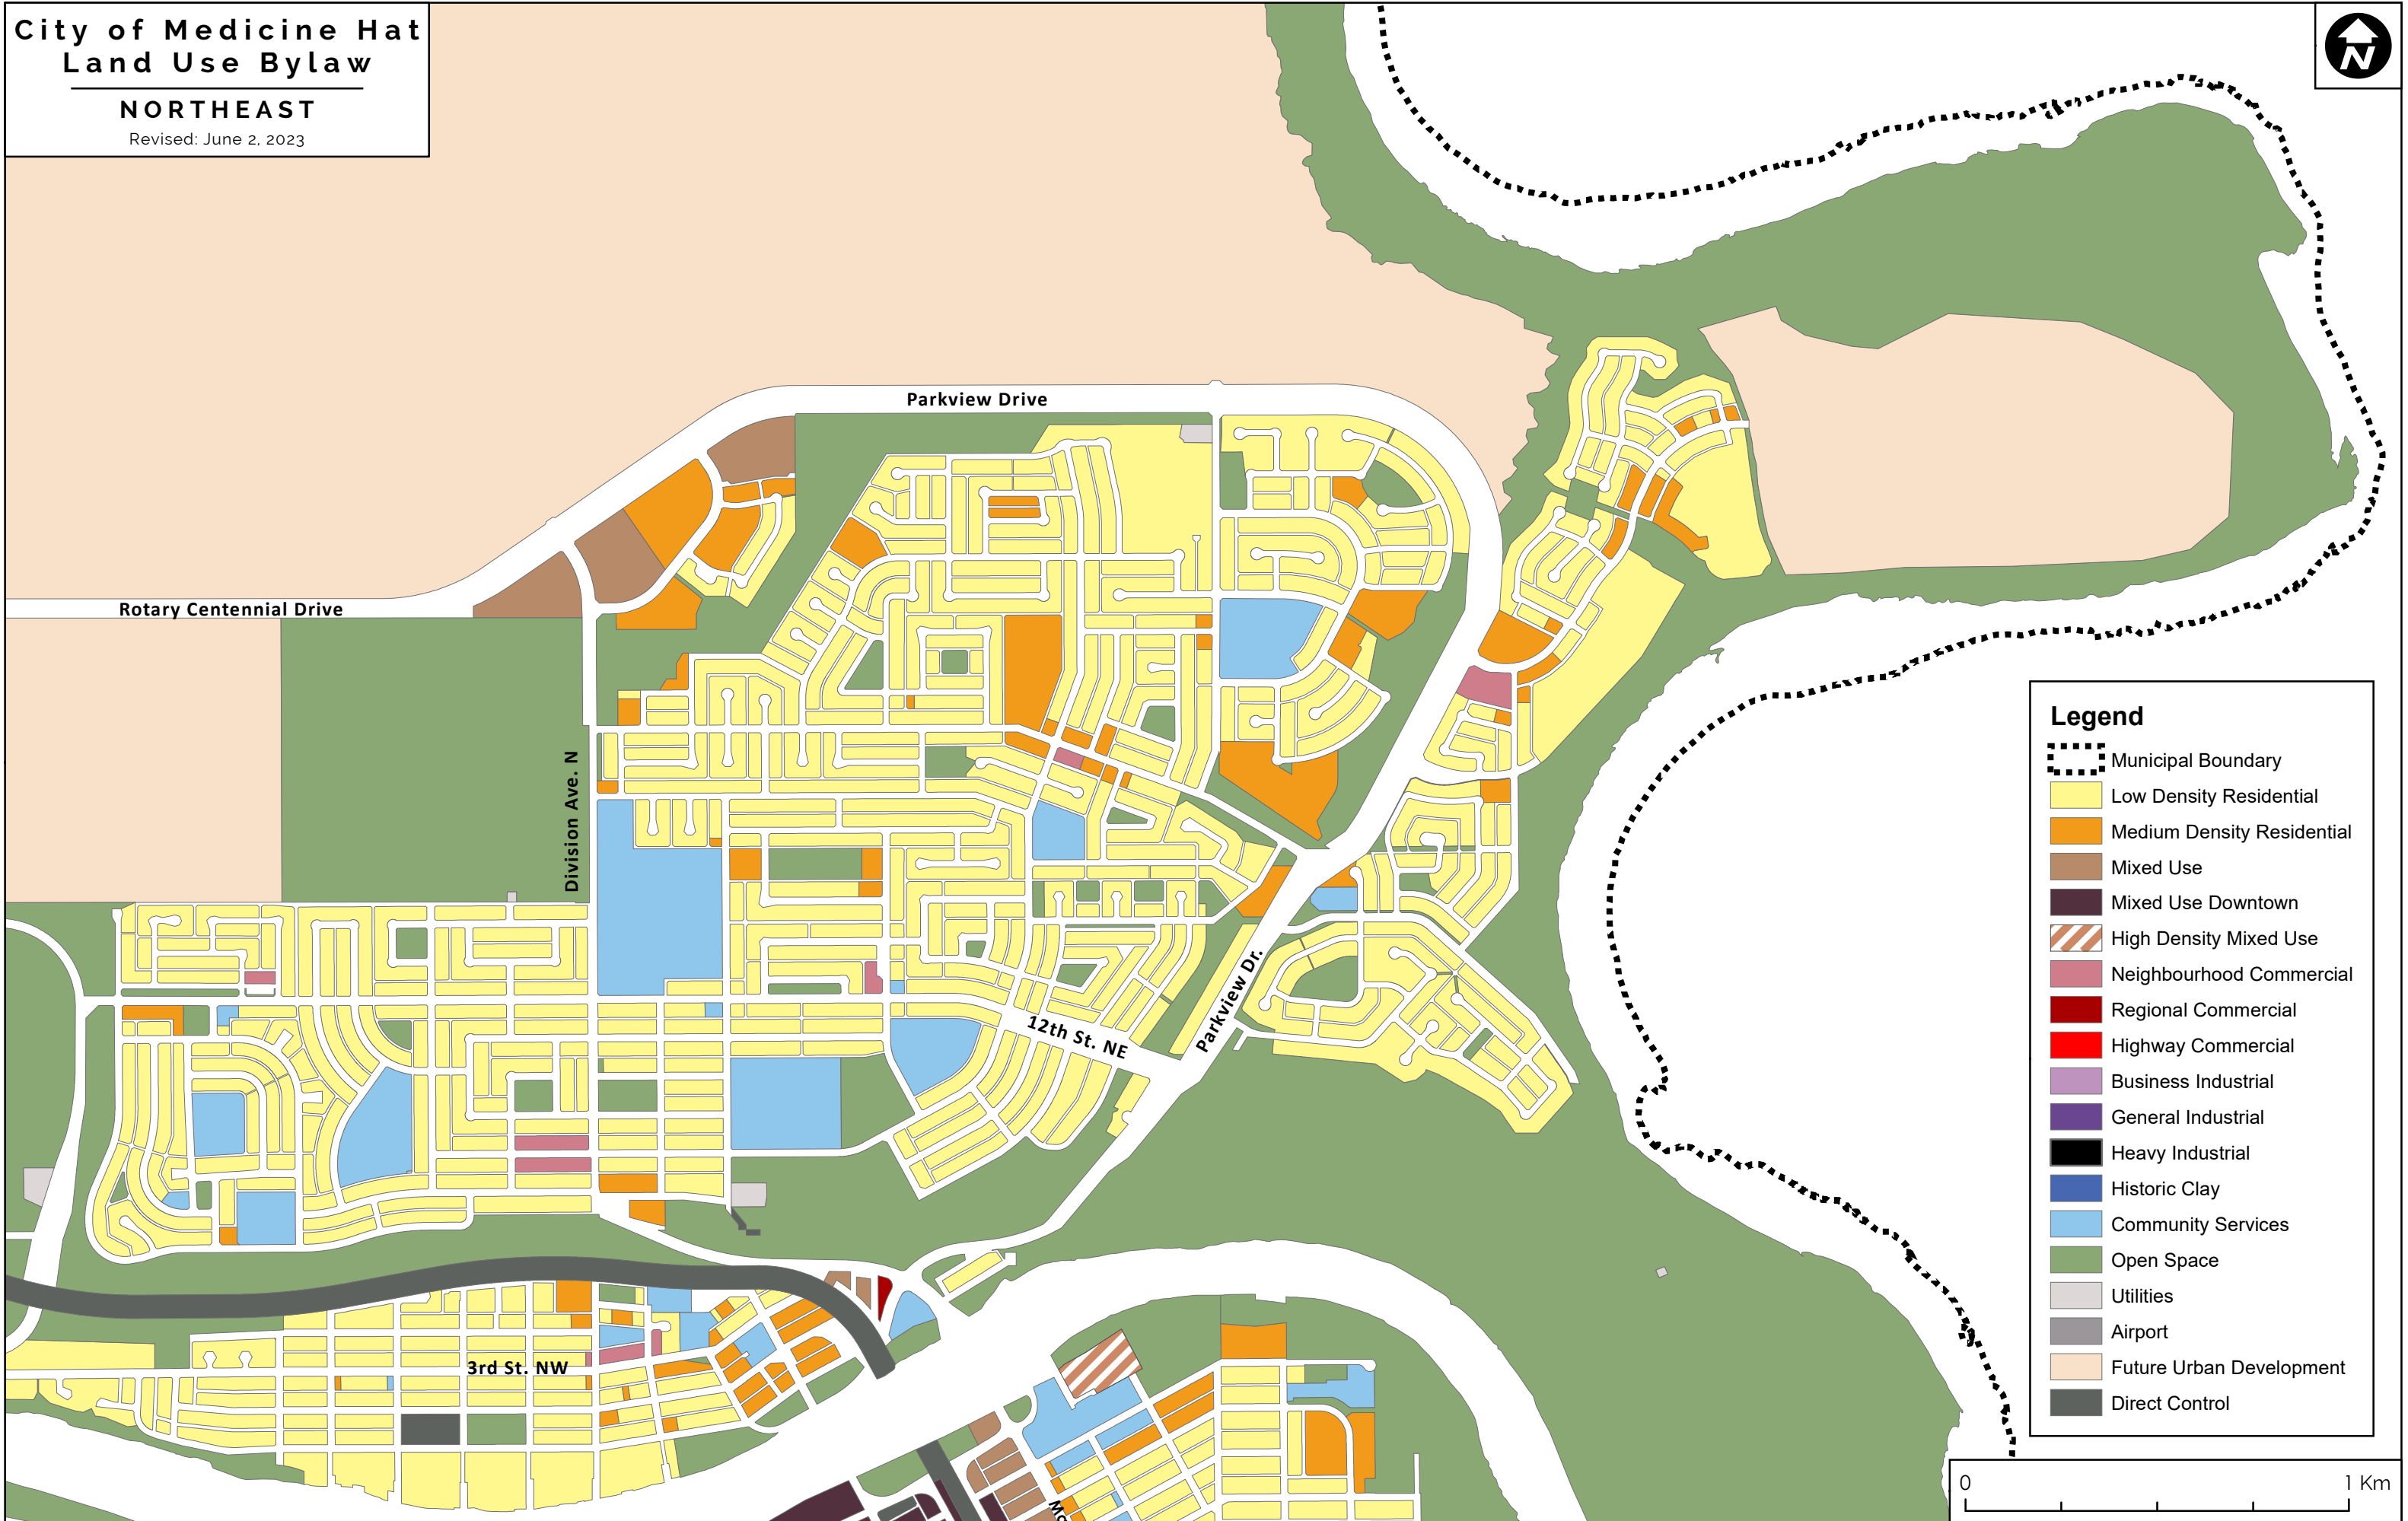

City of Medicine Hat Land Use Bylaw

NORTHEAST

Revised: June 2, 2023

Legend

- Municipal Boundary
- Low Density Residential
- Medium Density Residential
- Mixed Use
- Mixed Use Downtown
- High Density Mixed Use
- Neighbourhood Commercial
- Regional Commercial
- Highway Commercial
- Business Industrial
- General Industrial
- Heavy Industrial
- Historic Clay
- Community Services
- Open Space
- Utilities
- Airport
- Future Urban Development
- Direct Control