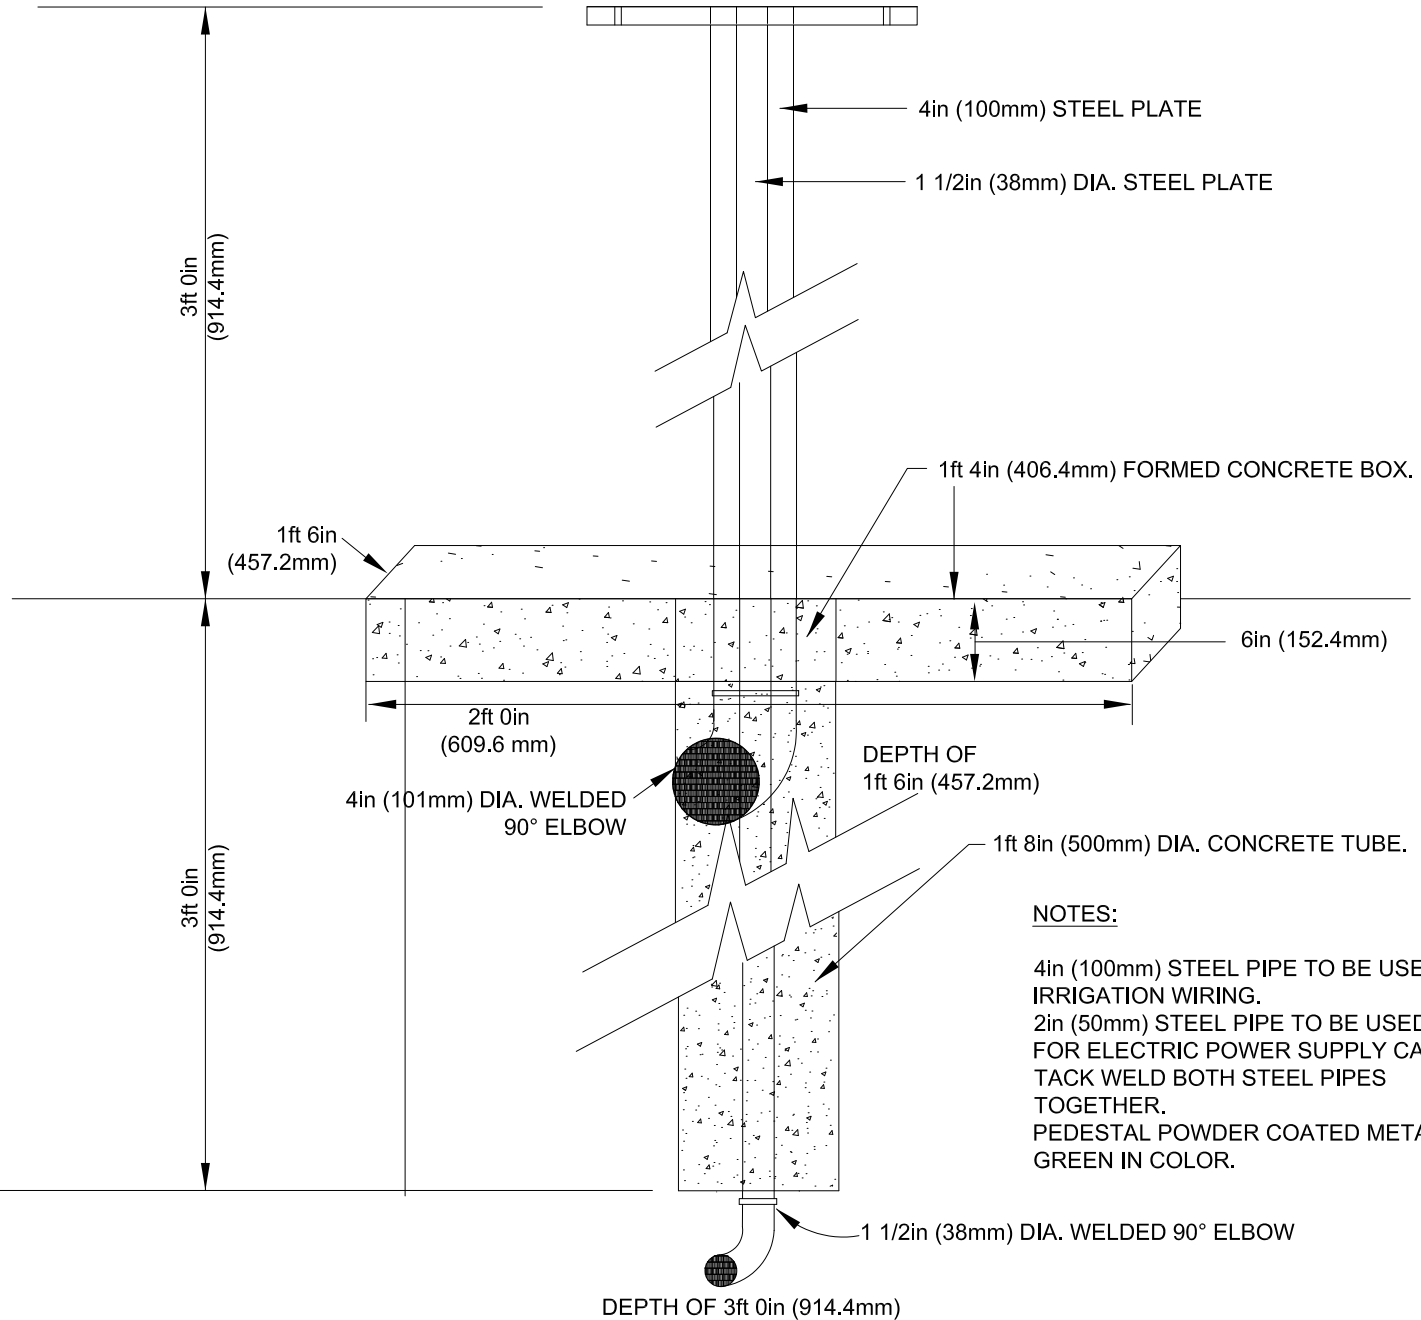

TOP VIEW

10in
(254mm)

NOTES:

4in (100mm) STEEL PIPE TO BE USED FOR IRRIGATION WIRING.
 2in (50mm) STEEL PIPE TO BE USED ONLY FOR ELECTRIC POWER SUPPLY CABLE.
 TACK WELD BOTH STEEL PIPES TOGETHER.
 PEDESTAL POWDER COATED METAL PARK GREEN IN COLOR.

No	YY	MM	DD	REVISION DESCRIPTION	BY
	16	06	06	Edited measurement for imperial	AB
	09	04	14	Changed Title Name	TR

DATE:	April 27, 2016
SCALE:	N.T.S.
DRAWN:	T.R.
APPROVED:	M.M.

PARKS & RECREATION

TITLE:	SMALL CONTROLLER CABINET PEDESTAL
DWG No.:	PK212
Rev.:	