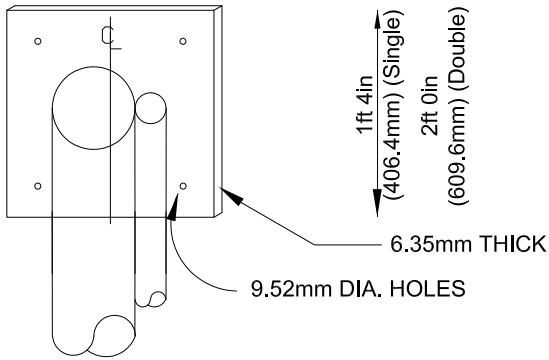

TOP VIEW

10in
(254mm)

NOTES:

4in (100mm) STEEL PIPE TO BE USED FOR IRRIGATION WIRING.
 2in (50mm) STEEL PIPE TO BE USED ONLY FOR ELECTRIC POWER SUPPLY CABLE.
 TACK WELD BOTH STEEL PIPES TOGETHER.
 PEDESTAL POWDER COATED METAL PARK GREEN IN COLOR.

No	YY	MM	DD	REVISION DESCRIPTION	BY
	16	06	06	Edited measurement for imperial	AB
	09	04	14	Changed Title Name	TR

DATE:	April 27, 2016
SCALE:	N.T.S.
DRAWN:	T.R.
APPROVED:	M.M.

PARKS & RECREATION

TITLE:	SMALL CONTROLLER CABINET PEDESTAL
DWG No.:	PK212
Rev.:	