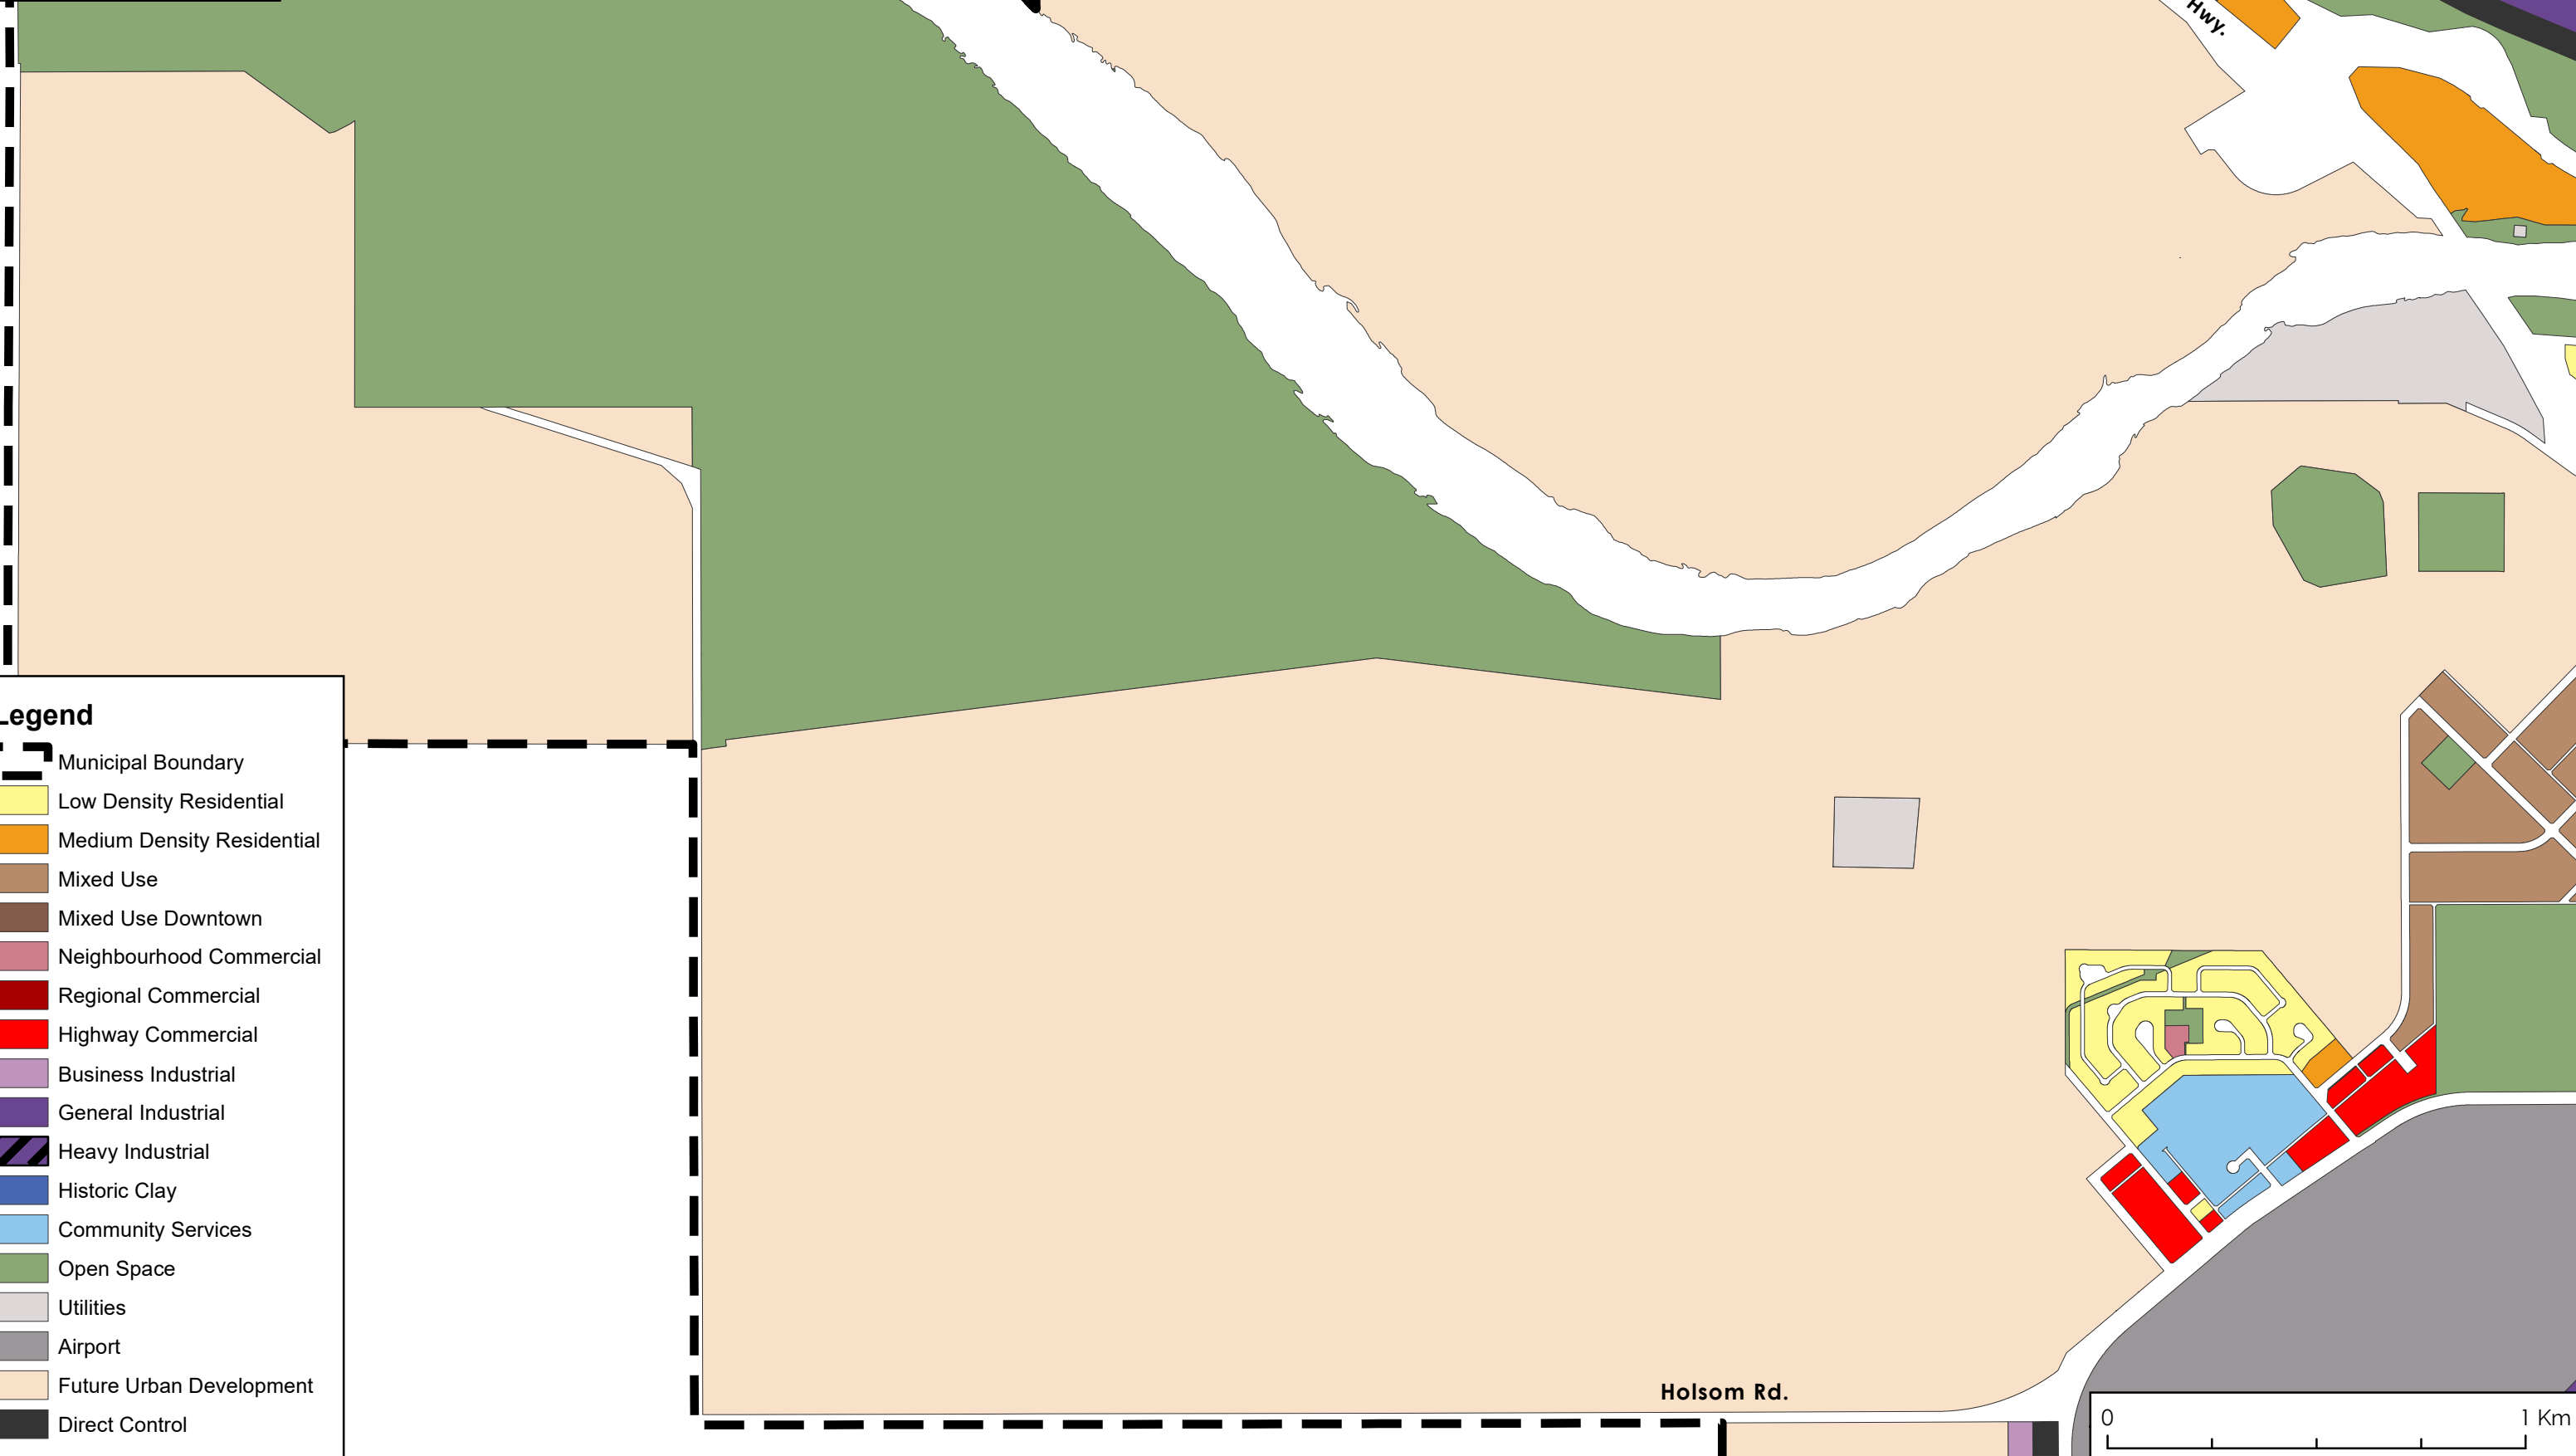

**Medicine Hat**  
land use bylaw

Growing to a city of 100,000+

**WEST**

Revised: August 27, 2021

**Legend**

- Municipal Boundary
- Low Density Residential
- Medium Density Residential
- Mixed Use
- Mixed Use Downtown
- Neighbourhood Commercial
- Regional Commercial
- Highway Commercial
- Business Industrial
- General Industrial
- Heavy Industrial
- Historic Clay
- Community Services
- Open Space
- Utilities
- Airport
- Future Urban Development
- Direct Control