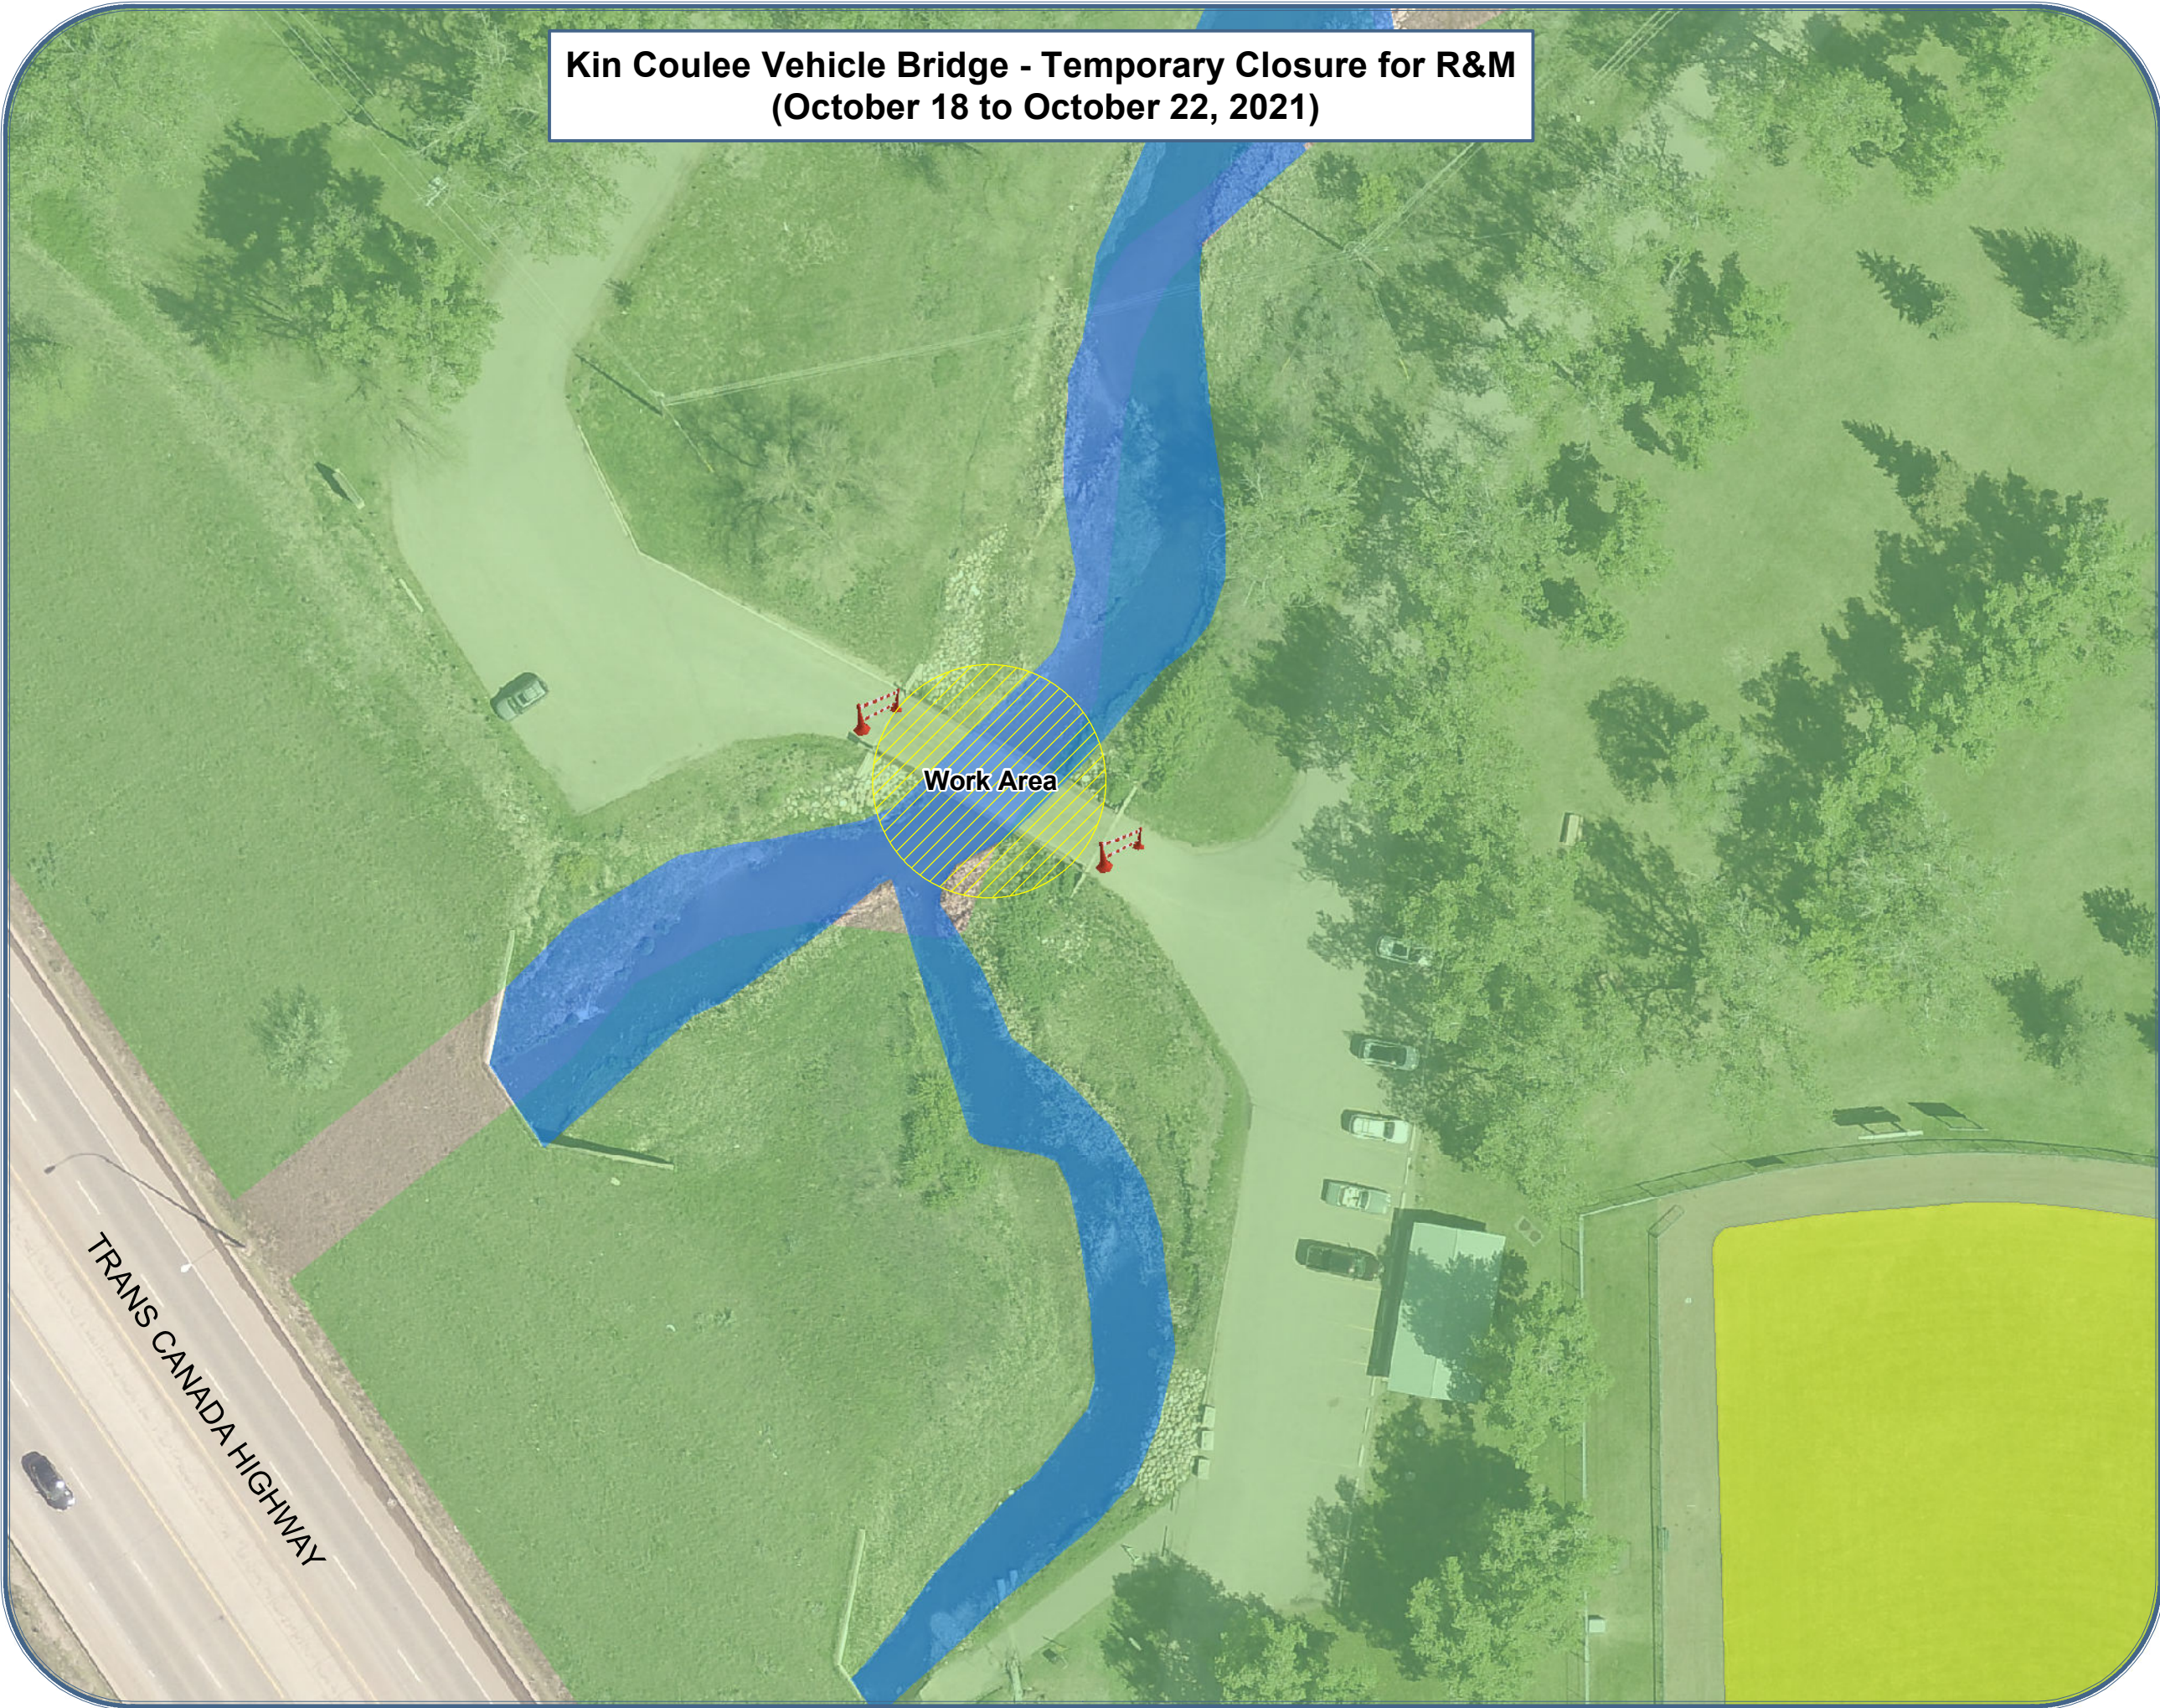

**Kin Coulee Vehicle Bridge - Temporary Closure for R&M  
(October 18 to October 22, 2021)**

**Legend**

-  Bridge Closure
-  Ball Daimond Field
-  Seven Persons Creek
-  City Parks

Note: This map is under review and is subject to change (October 7, 2021).