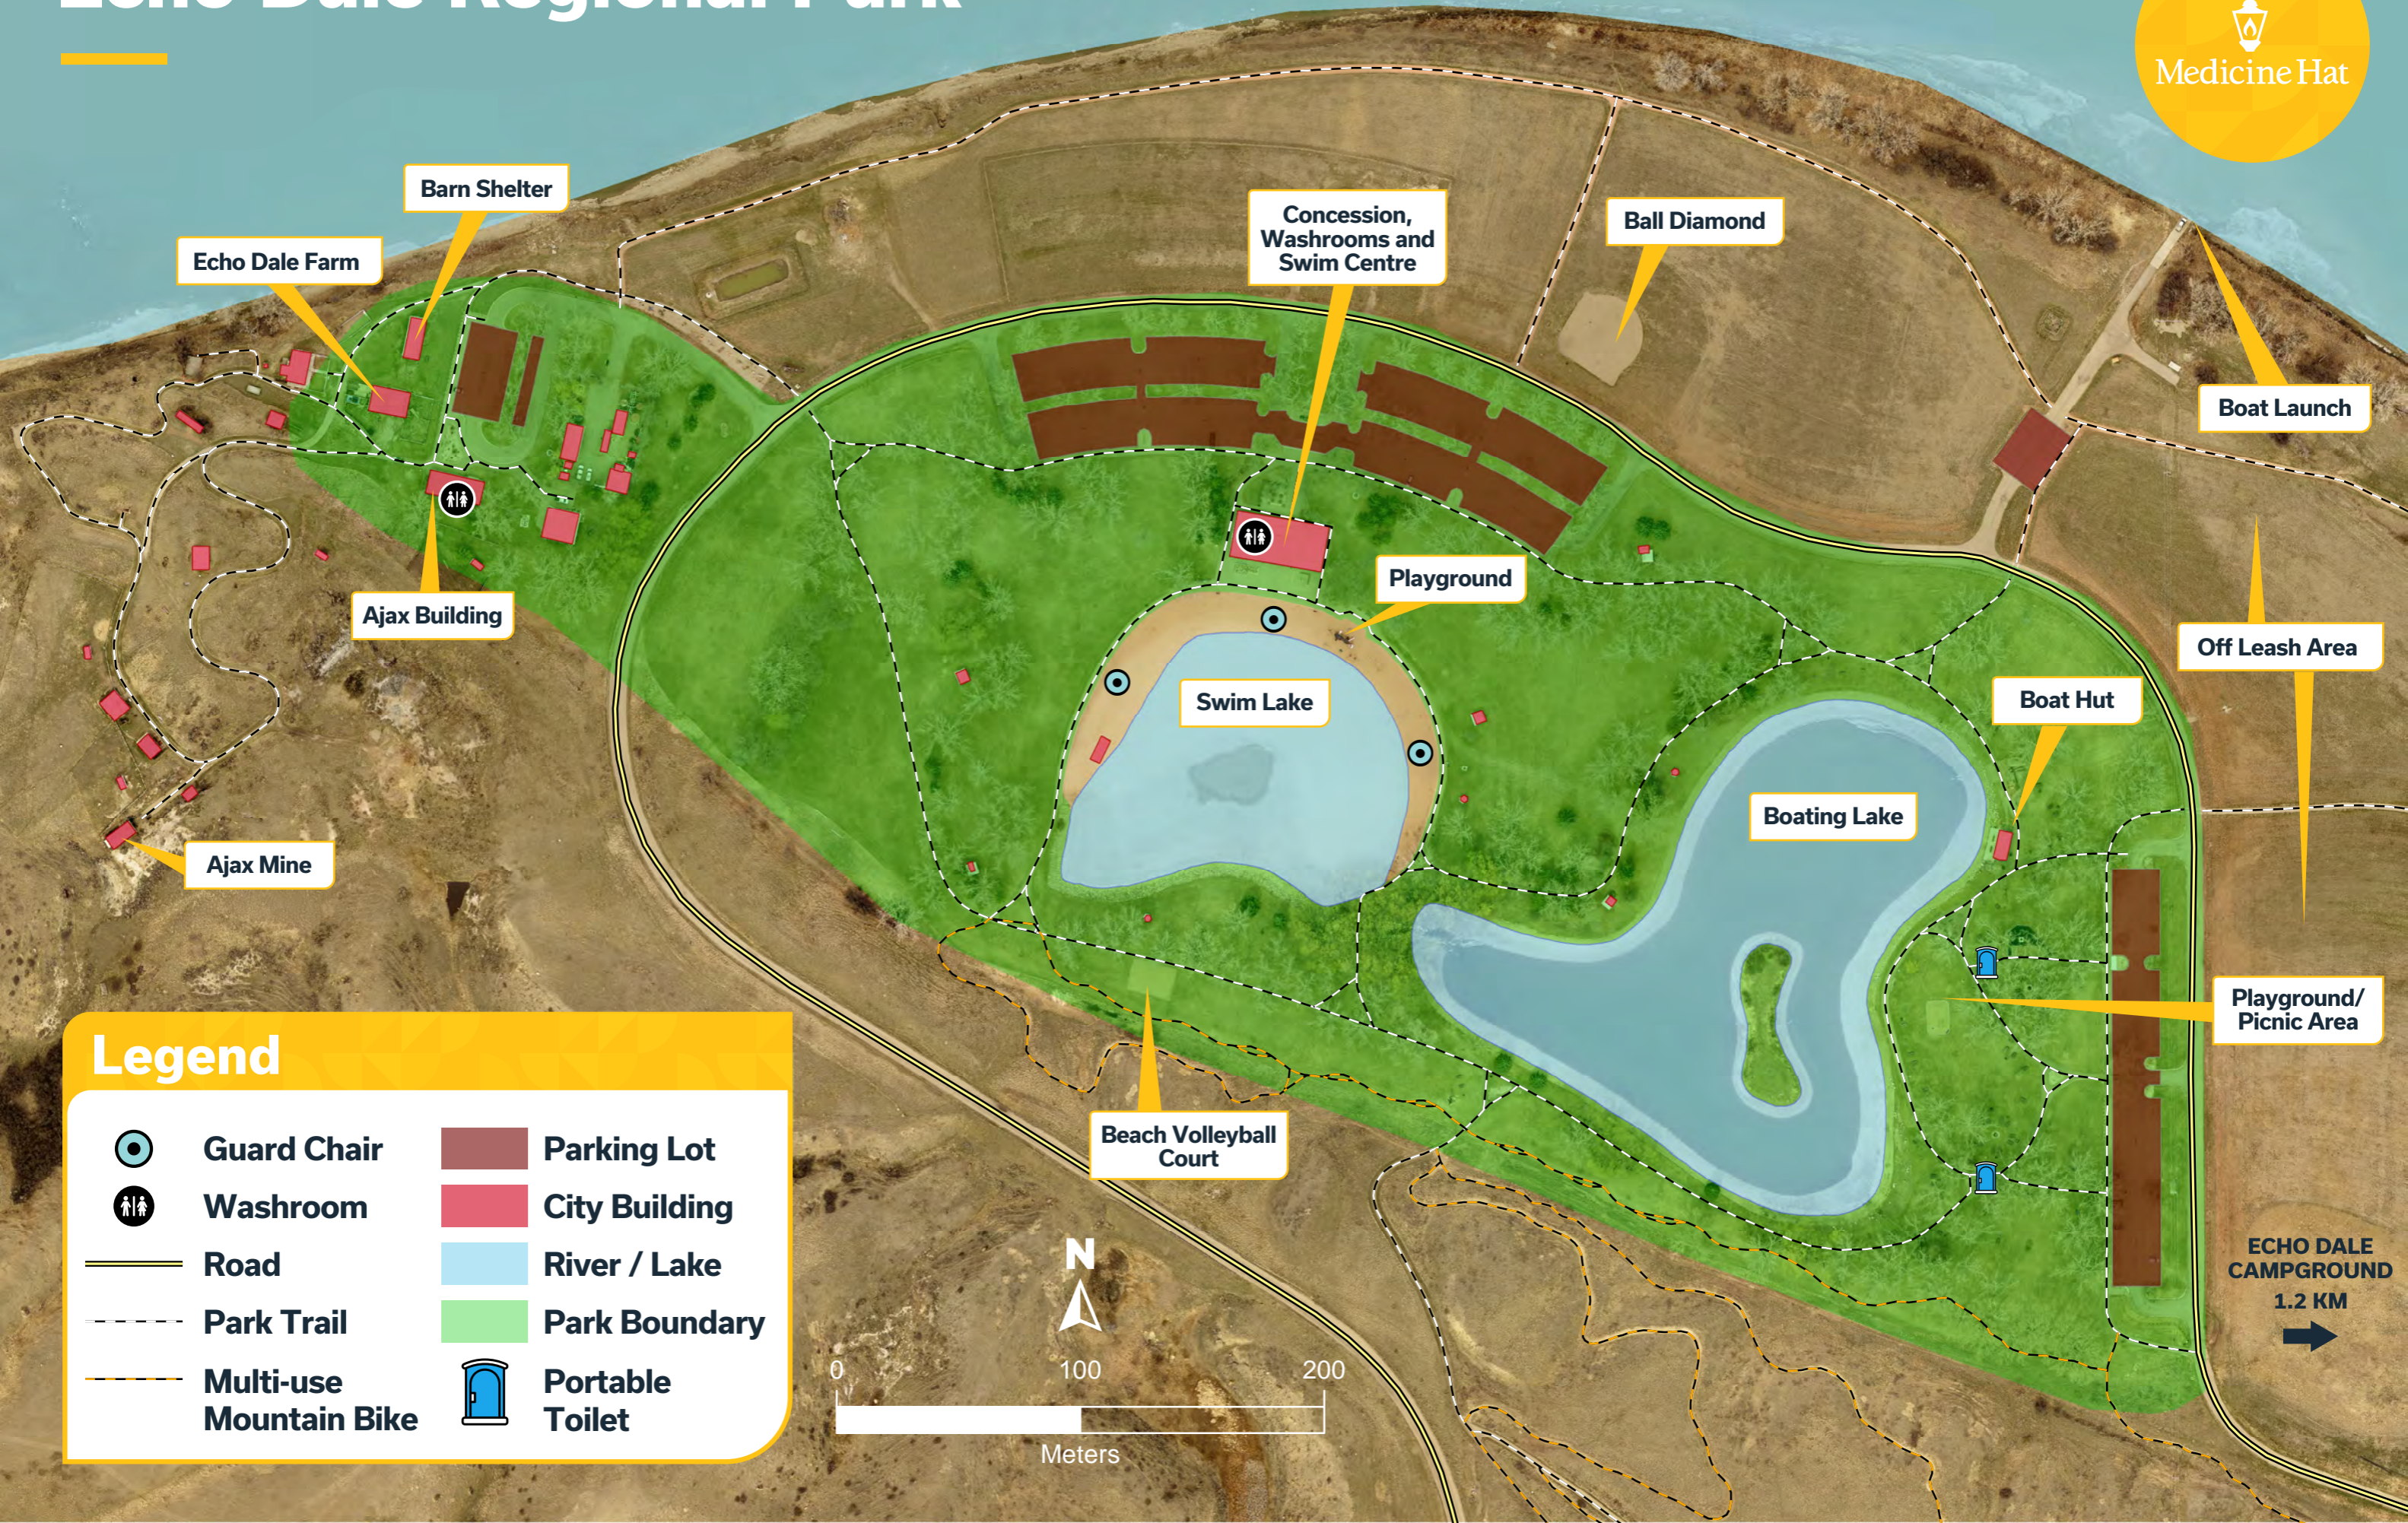

Echo Dale Regional Park

SOUTH SASKATCHEWAN RIVER

Echo Dale Farm

Barn Shelter

Concession, Washrooms and Swim Centre

Ball Diamond

Boat Launch

Ajax Building

Playground

Off Leash Area

Swim Lake

Boat Hut

Boating Lake

Ajax Mine

Beach Volleyball Court

Playground/Picnic Area

Legend

- Guard Chair
- Washroom
- Road
- Park Trail
- Multi-use Mountain Bike
- Parking Lot
- City Building
- River / Lake
- Park Boundary
- Portable Toilet

ECHO DALE CAMPGROUND
1.2 KM
➔