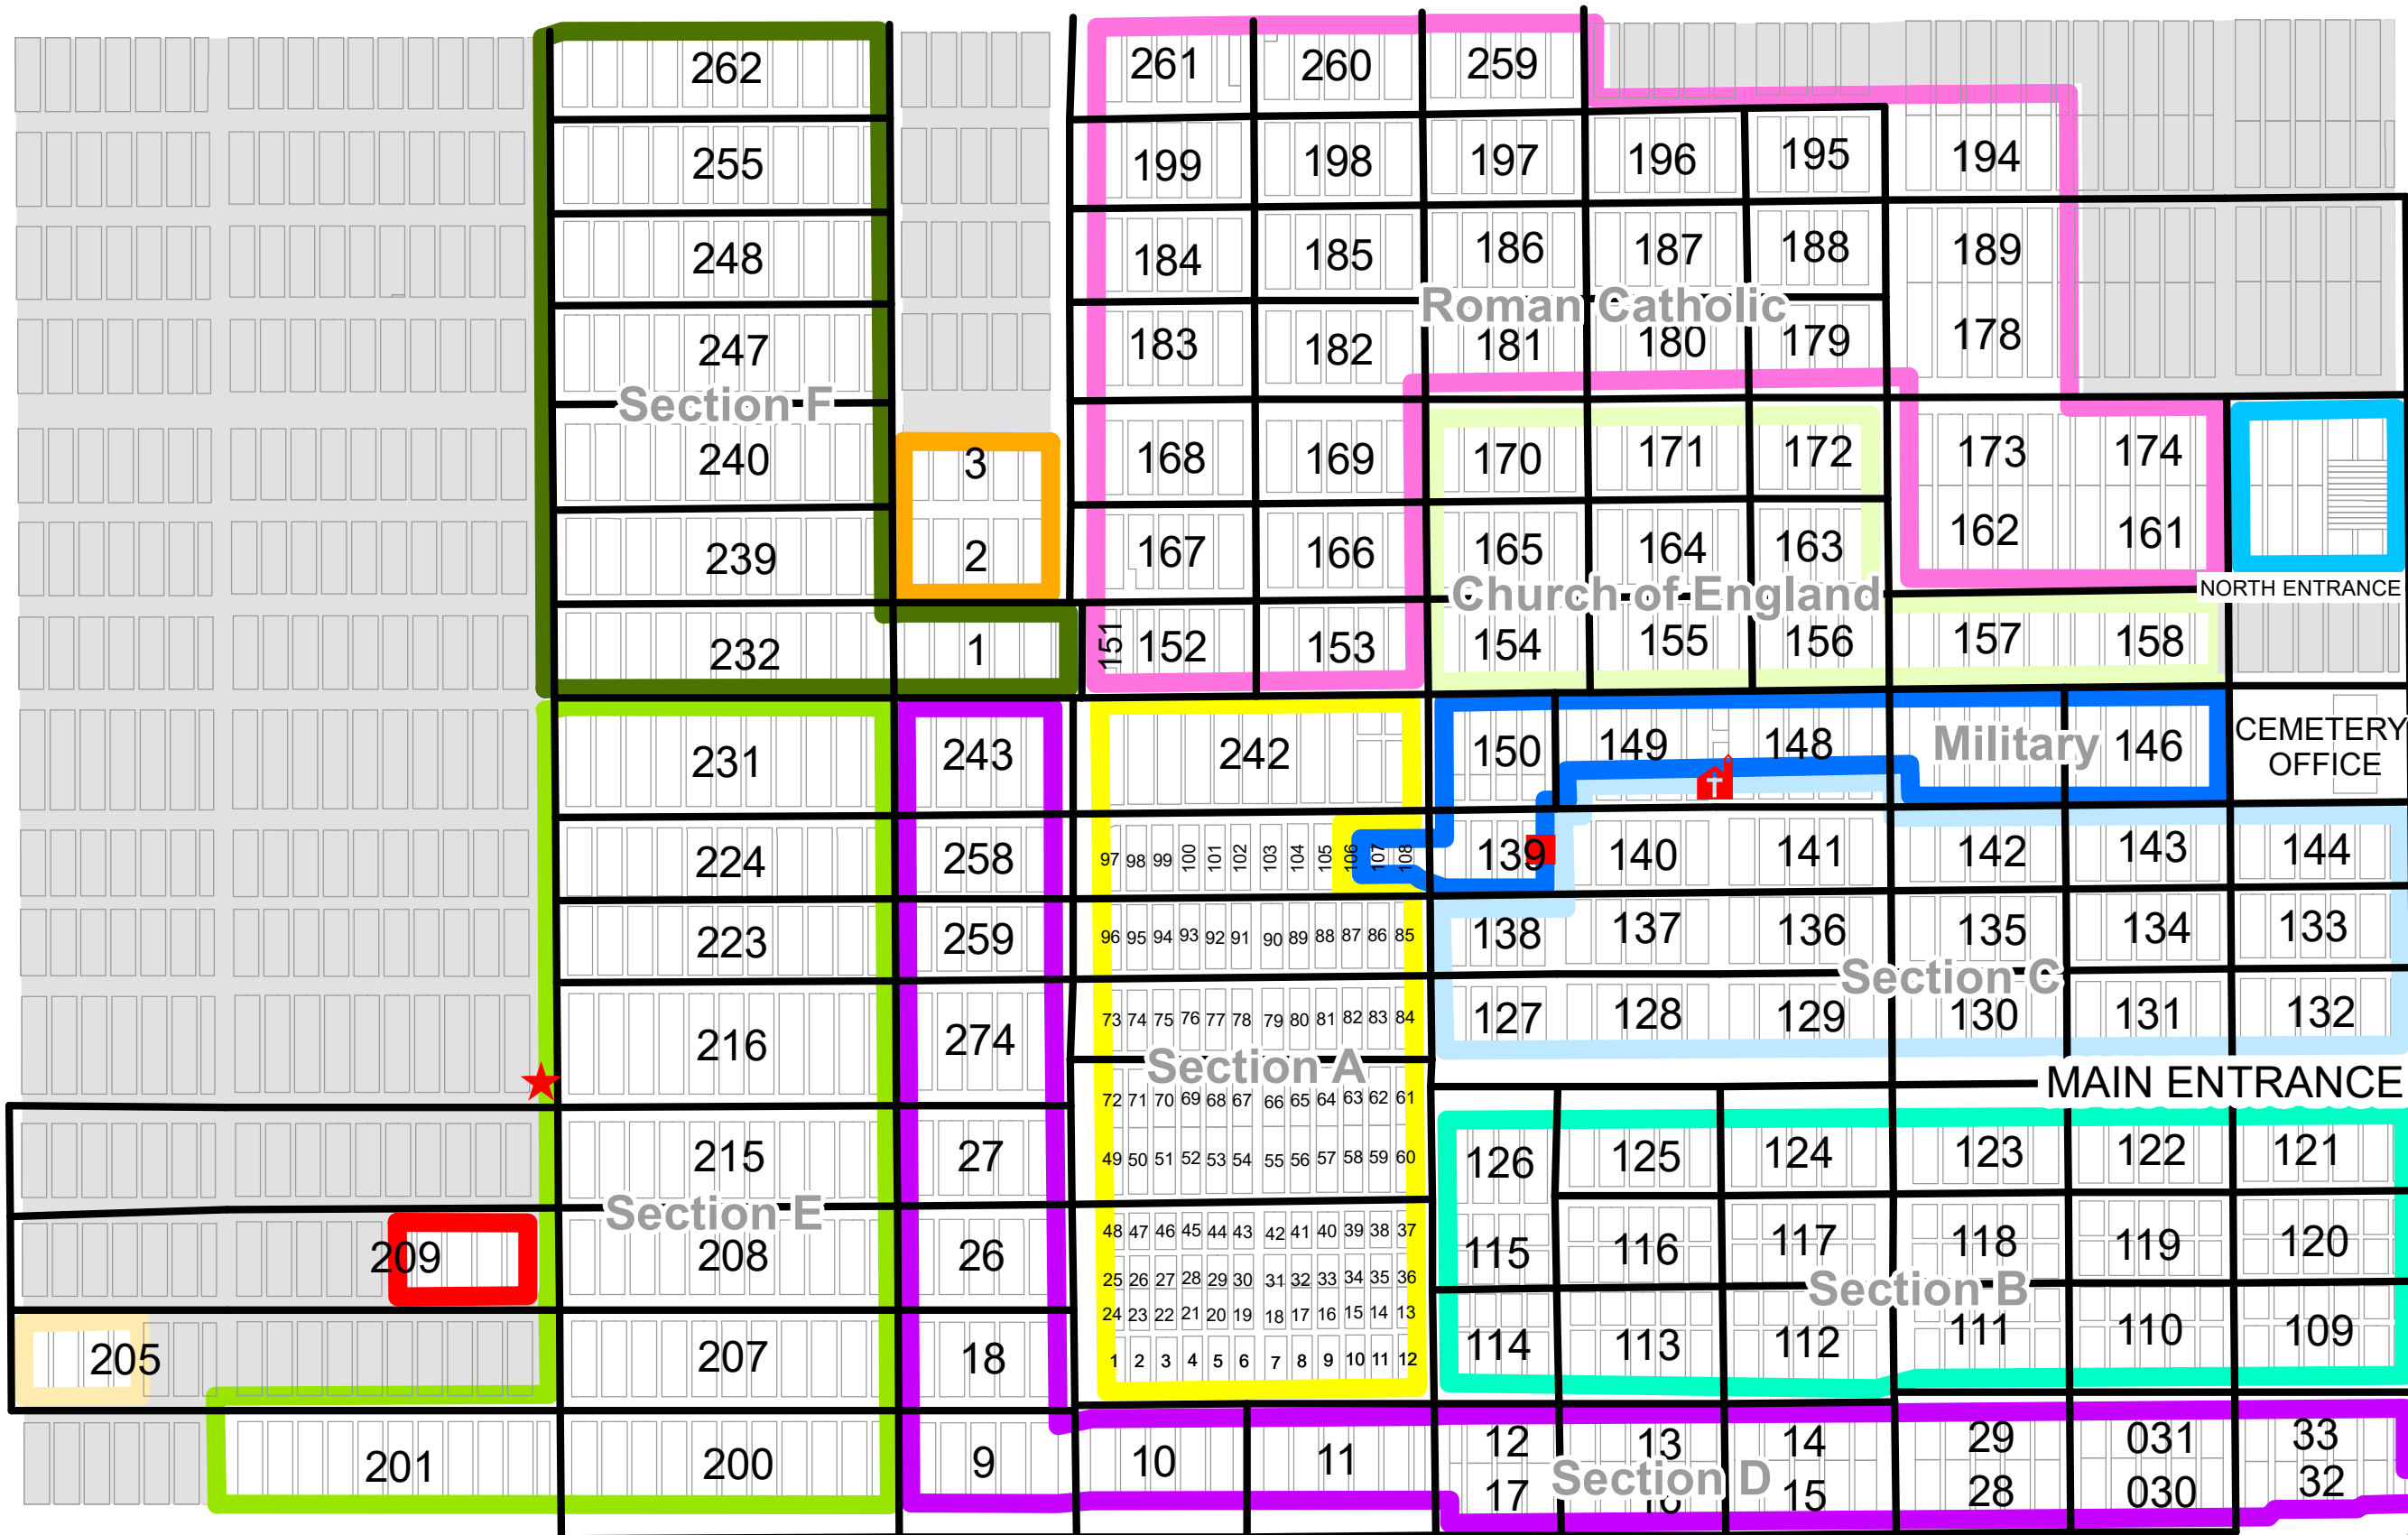

MEDICINE HAT HILLSIDE CEMETERY

10th. AVENUE SW

NORTH ENTRANCE

CEMETERY OFFICE

MAIN ENTRANCE

Legend

- Cenotaph
- Chapel
- Chinese Monument

Cemetery Sections

- Columbarium
- Section A
- Section B
- Section C
- Section E
- Section F
- Hebrew
- Ancient Remains
- Military
- Muslim
- Roman Catholic

GERSHAW DRIVE SW