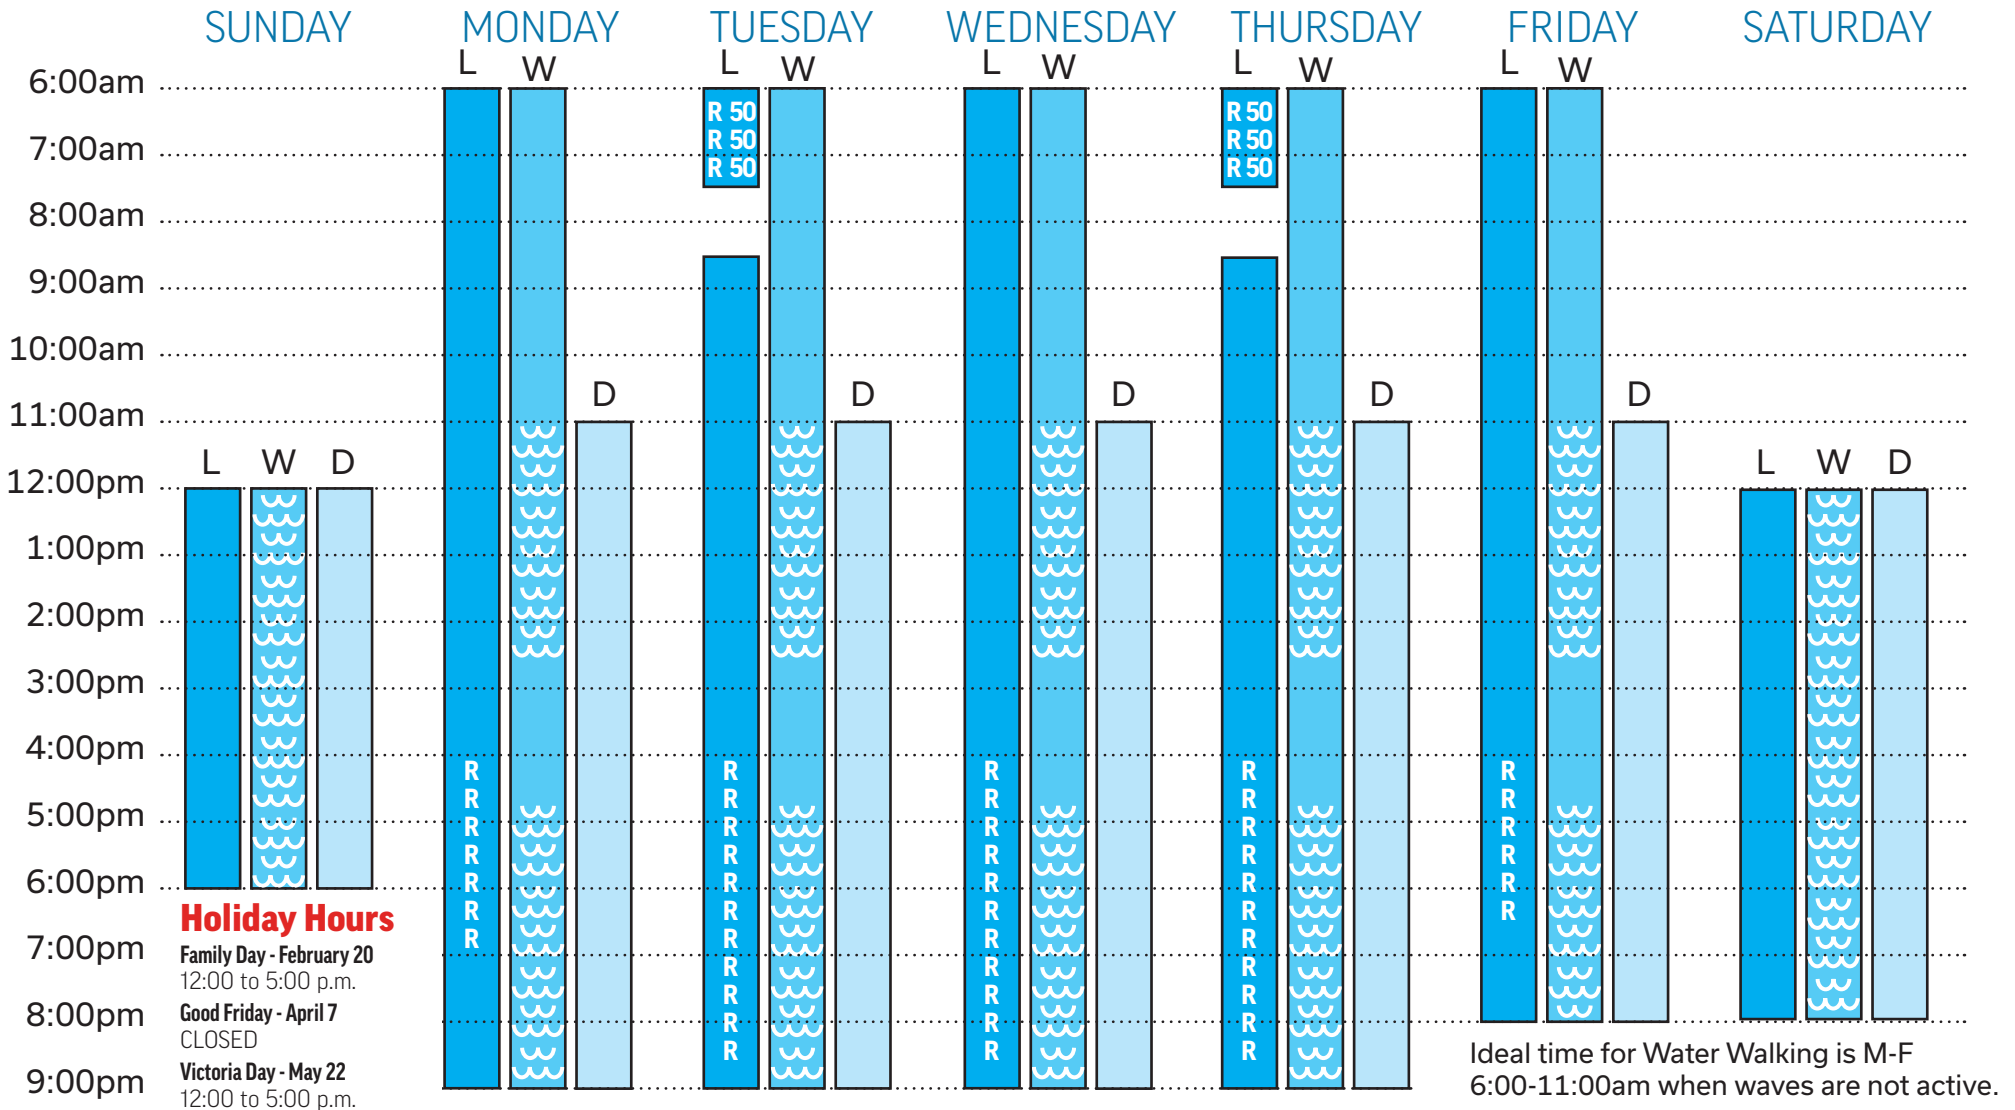

BIG MARBLE GO CENTRE

Public Swim Schedule

Schedule subject to change without notice. Follow us on Facebook @BigMarbleGoCentre for alerts on temporary schedule changes.

L: Lane Pool Usually 25m 50: 50m Lanes R: Reduced # of Lanes Available

W: Wave Pool & Tot Pool  : Waves & Spray Features Active Intermittently

D: Dive Tank - includes diving boards, rope swing, waterslide

LANE POOL

WAVE POOL

DIVE TANK