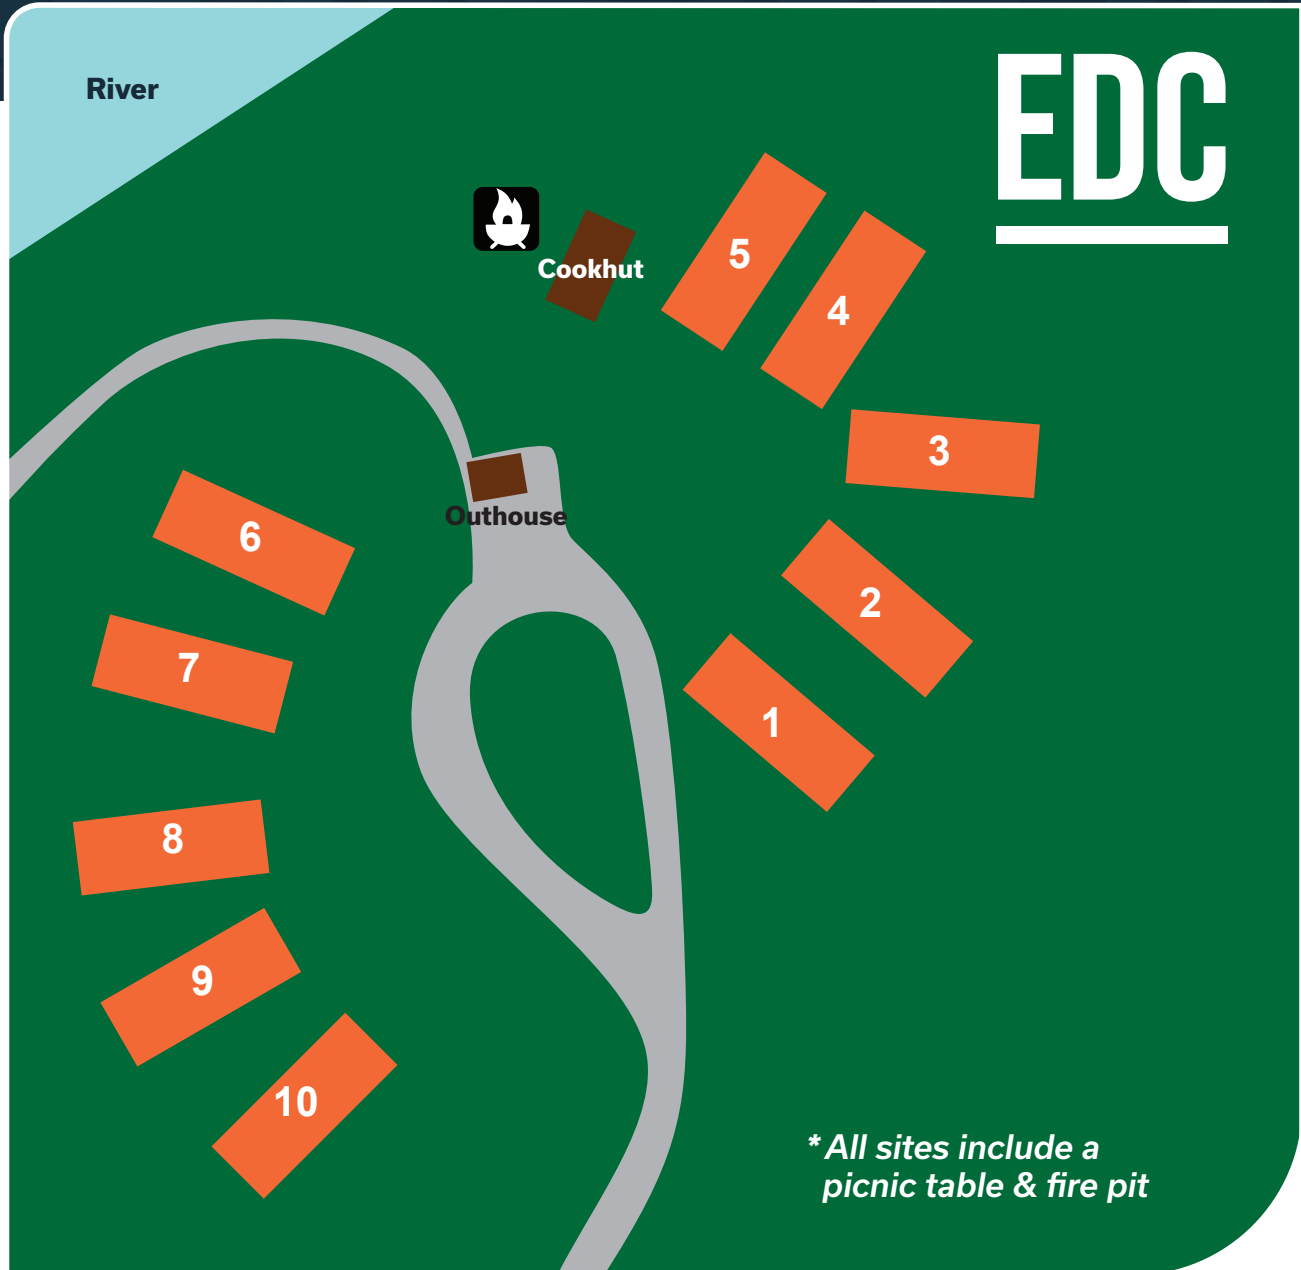

ECHO DALE REGIONAL PARK CAMPGROUND

 Unserviced Sites

 Community Fire Pit