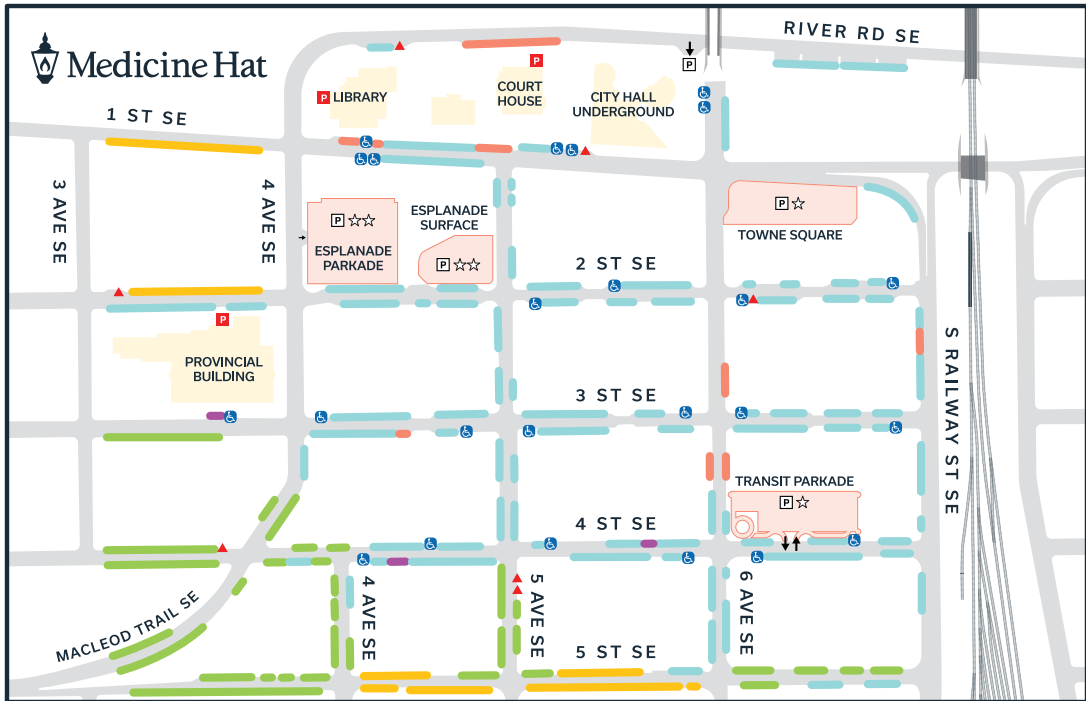

Medicine Hat

Downtown Parking

Off Street

City of MH Parking area

Parking Permits can be purchased from cashiers at City Hall

Public Parking area

Parking Permits can be purchased inside the Esplanade

On Street

Esplanade Parkade

Total Spots: 67

Permit: 39

Public Paid:28

Esplanade Surface

Total Spots: 49

Permit: 49

Free on weekdays after
6 p.m. and on weekends

Towne Square

Total Spots: 59

Permit: 30

Public Paid:29

Free on weekdays after
6 p.m. and on weekends

Transit Parkade

Total Spots: 157

Permit: 104

2 Hour:28

4 Hour: 10

Free on 3rd level
April to September 2024

Private parking lots in the Downtown provide additional paid parking opportunities. Contact the individual lots for more information.