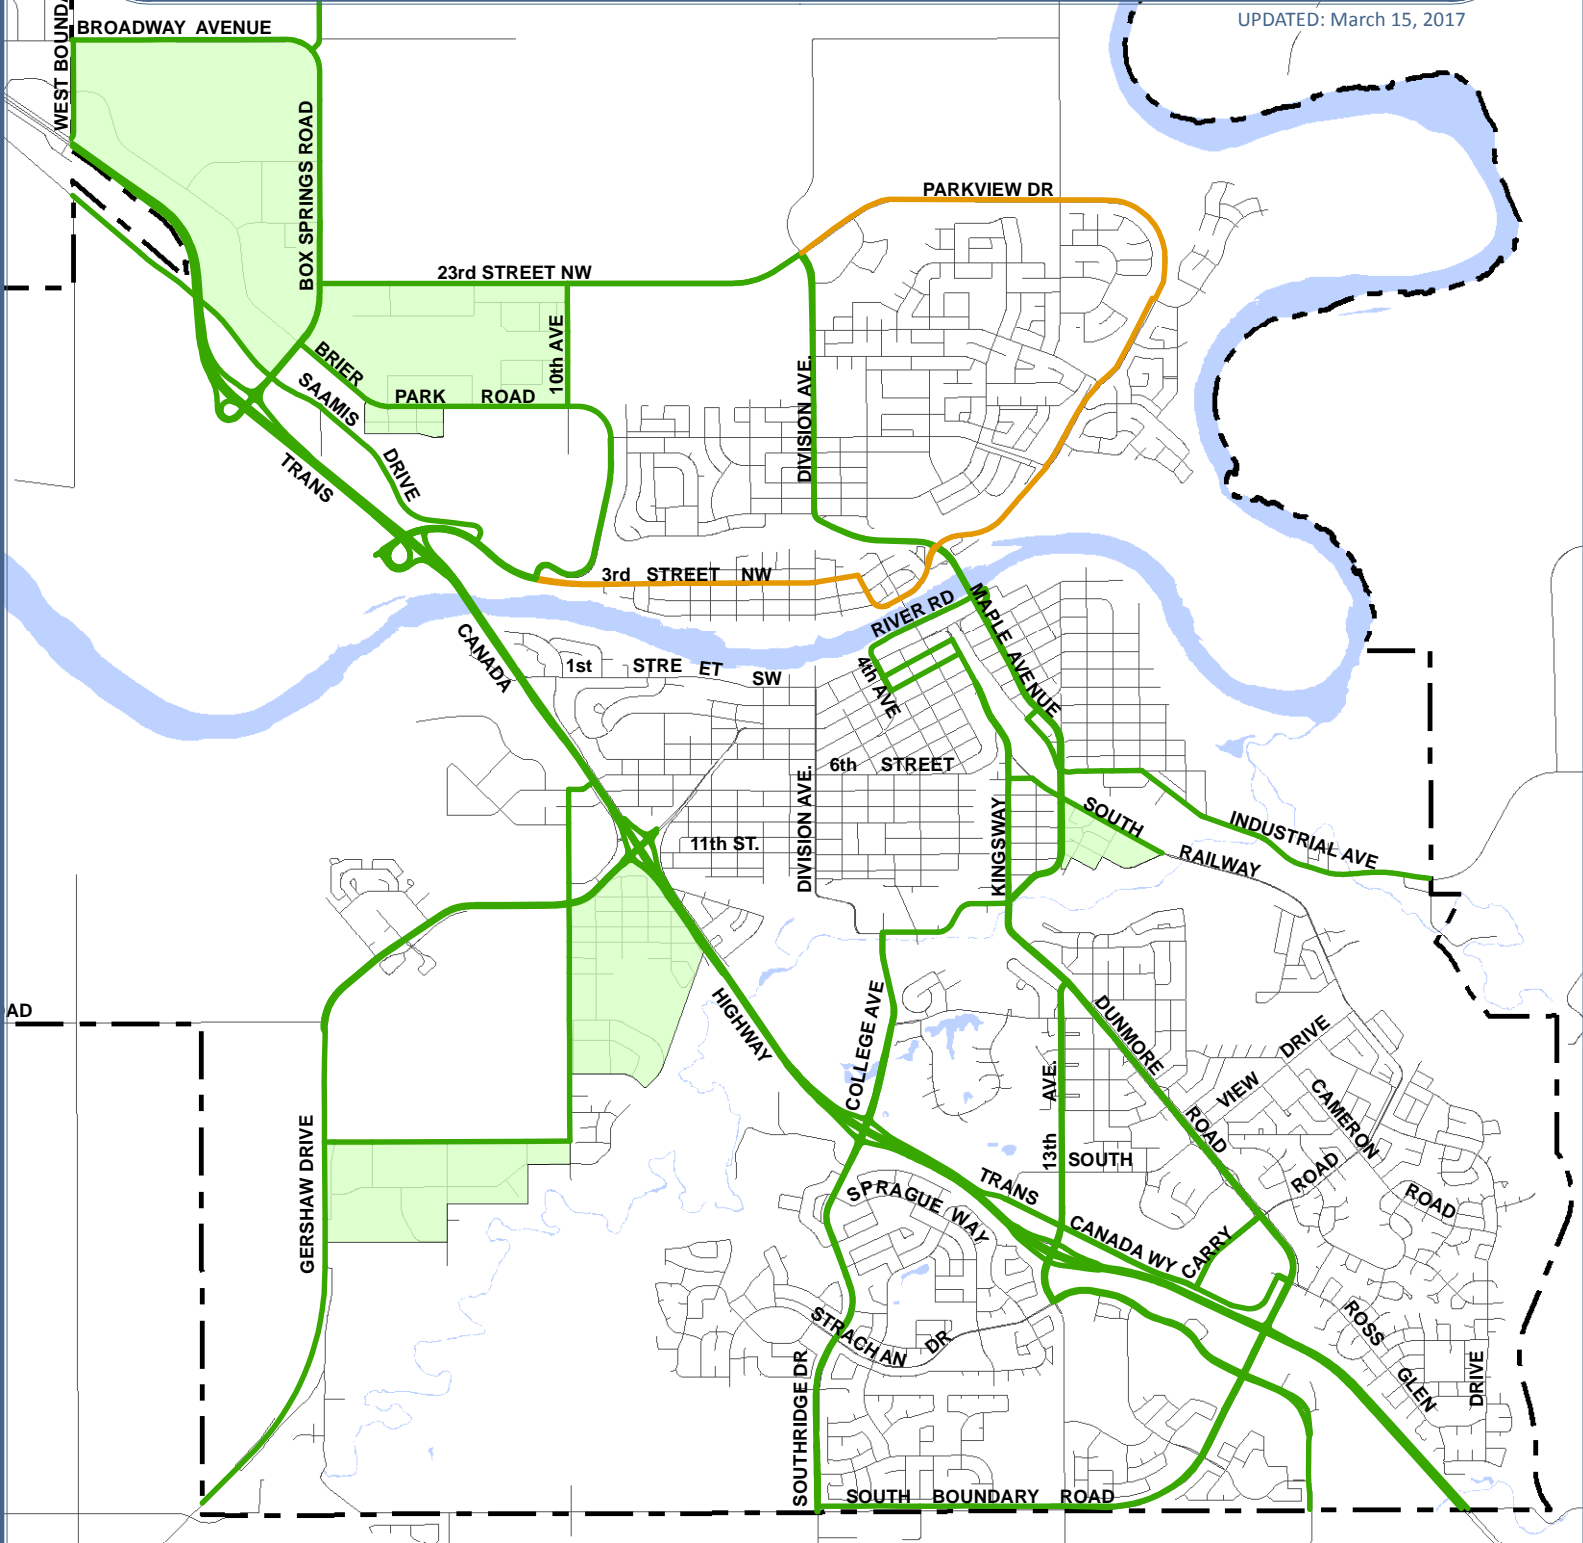

# SCHEDULE "C" BYLAW 4346 HEAVY TRUCK ROUTE

UPDATED: March 15, 2017

	Heavy Truck Route
	Restricted Heavy Truck Route
	Area Included in the Heavy Truck Route
	City Limit