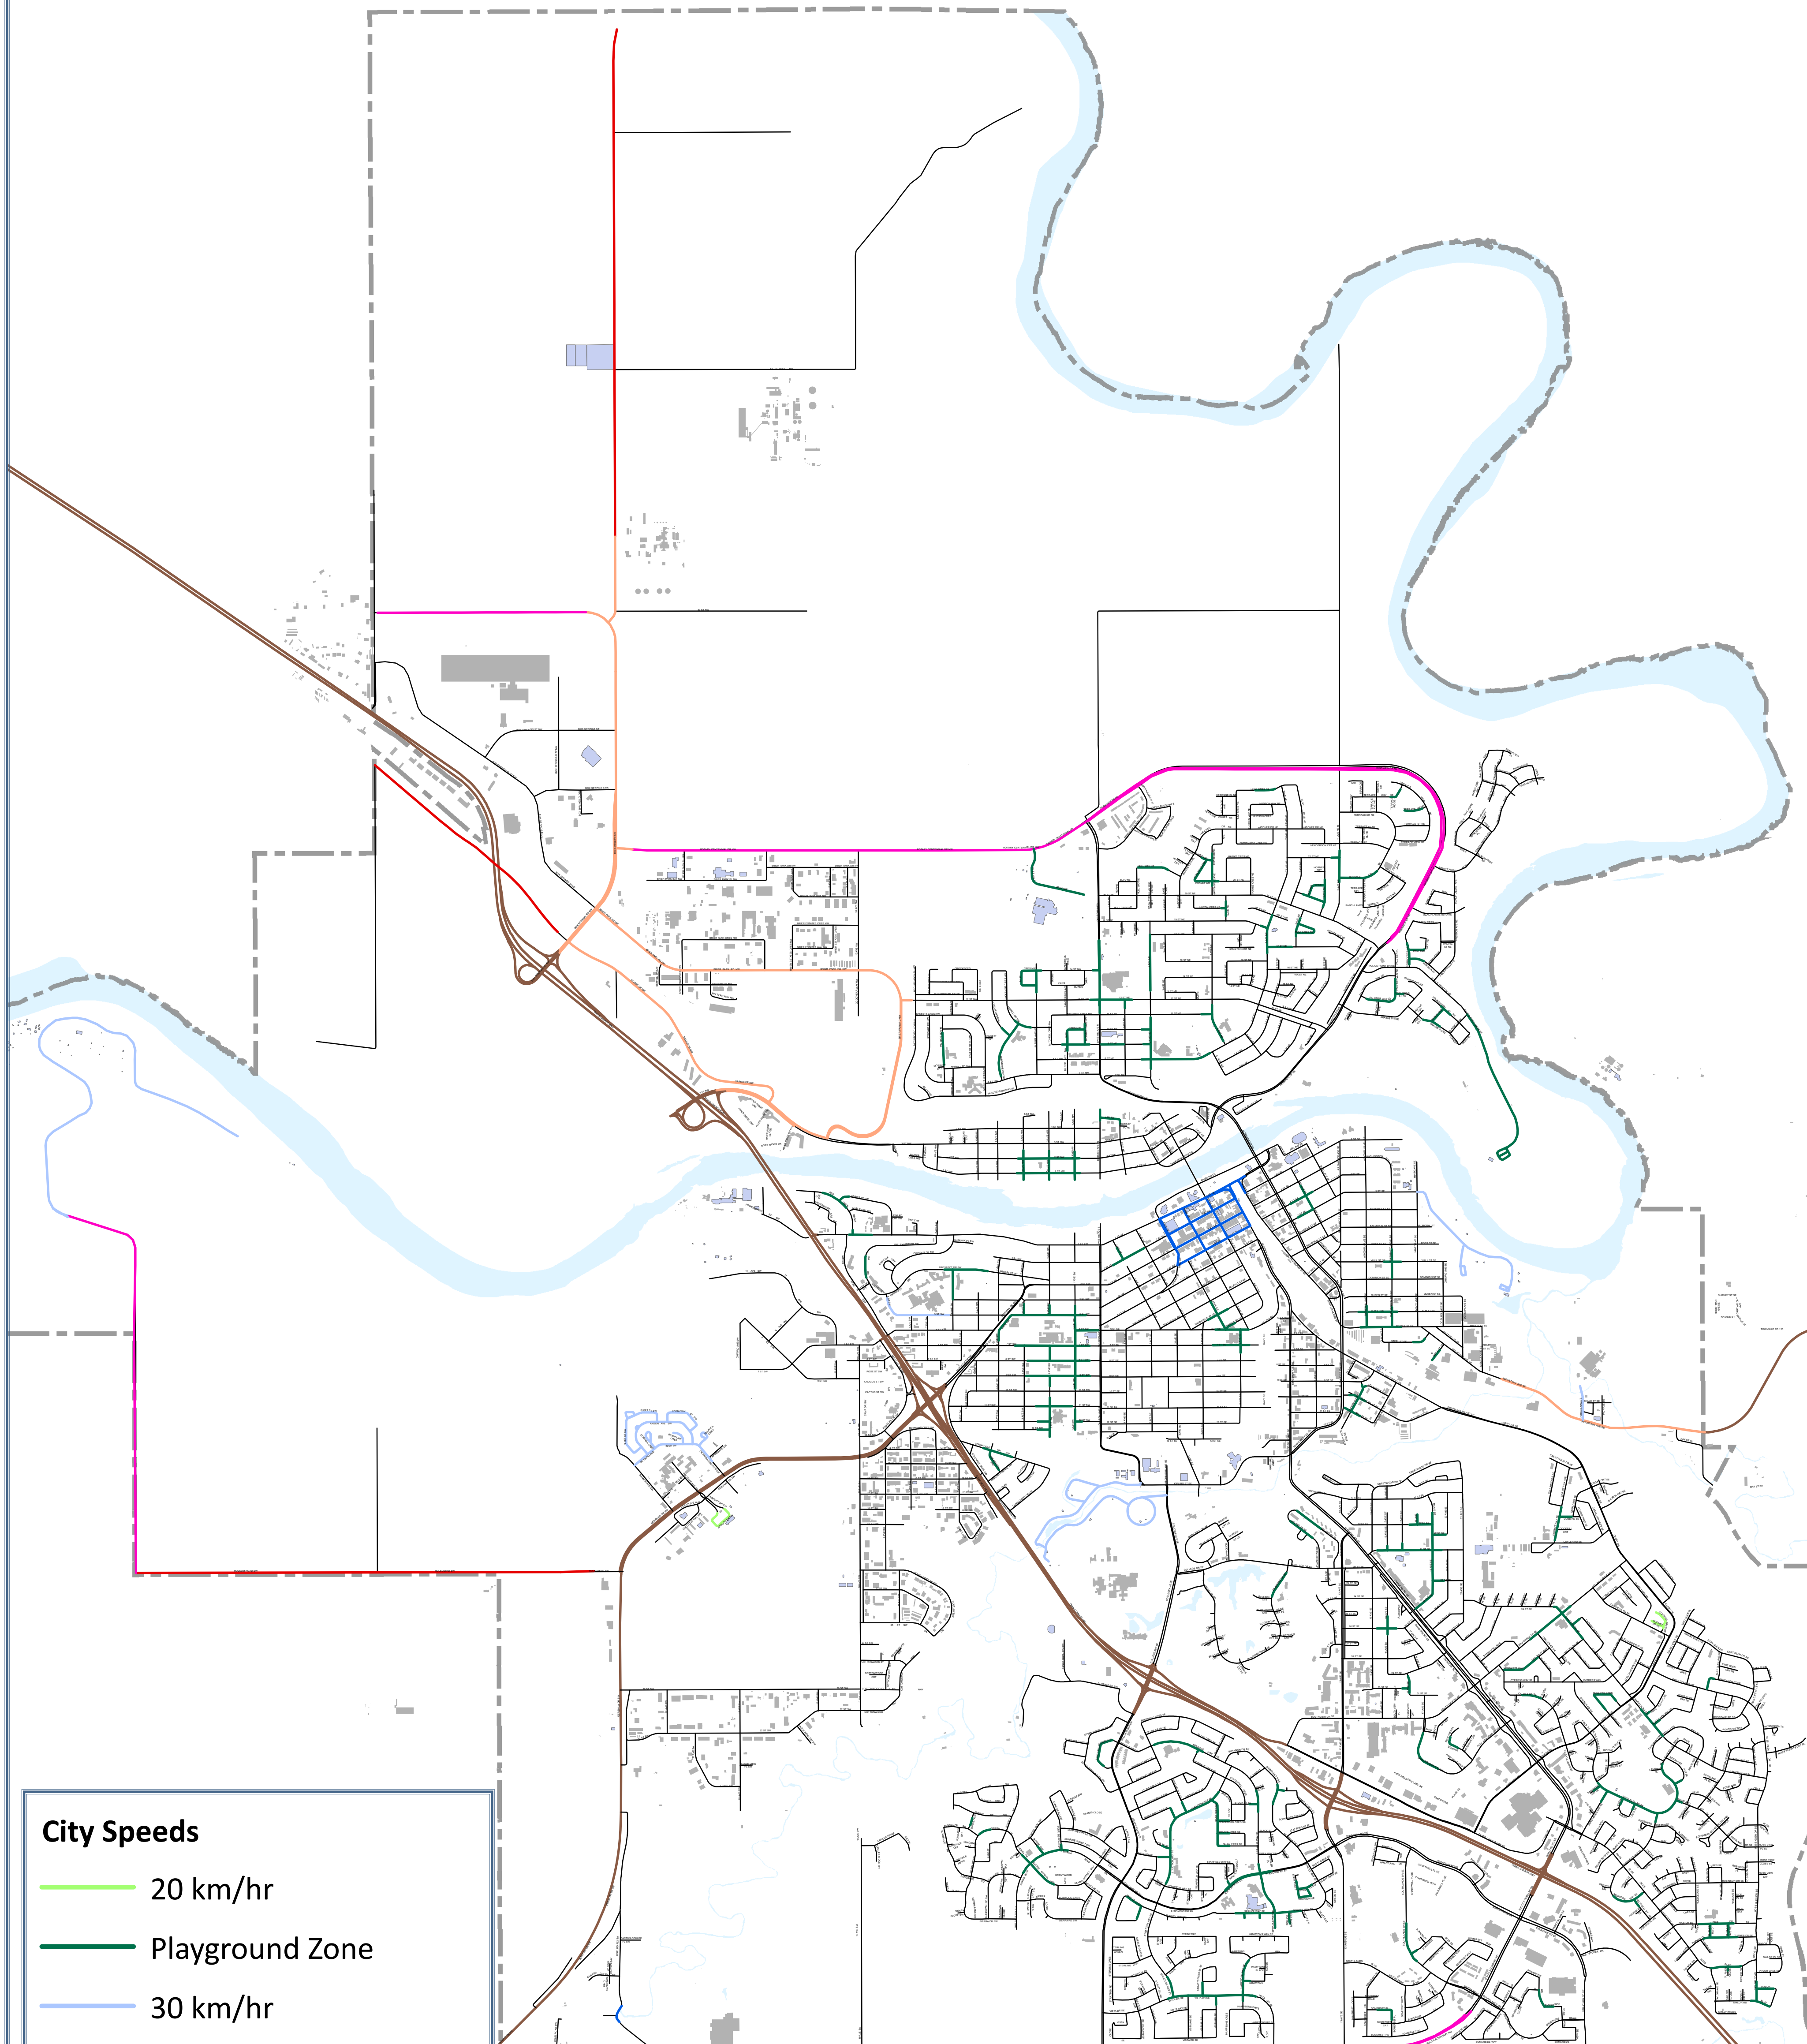

Medicine Hat

City of Medicine Hat  
City Assets Department

# Speed Zone Map

Updated: June 14, 2023

### City Speeds

- 20 km/hr
- Playground Zone
- 30 km/hr
- 40 km/hr
- 60 km/hr
- 70 km/hr
- 80 km/hr
- 50 km/hr unless posted
- Alberta Transportation
- City Buildings