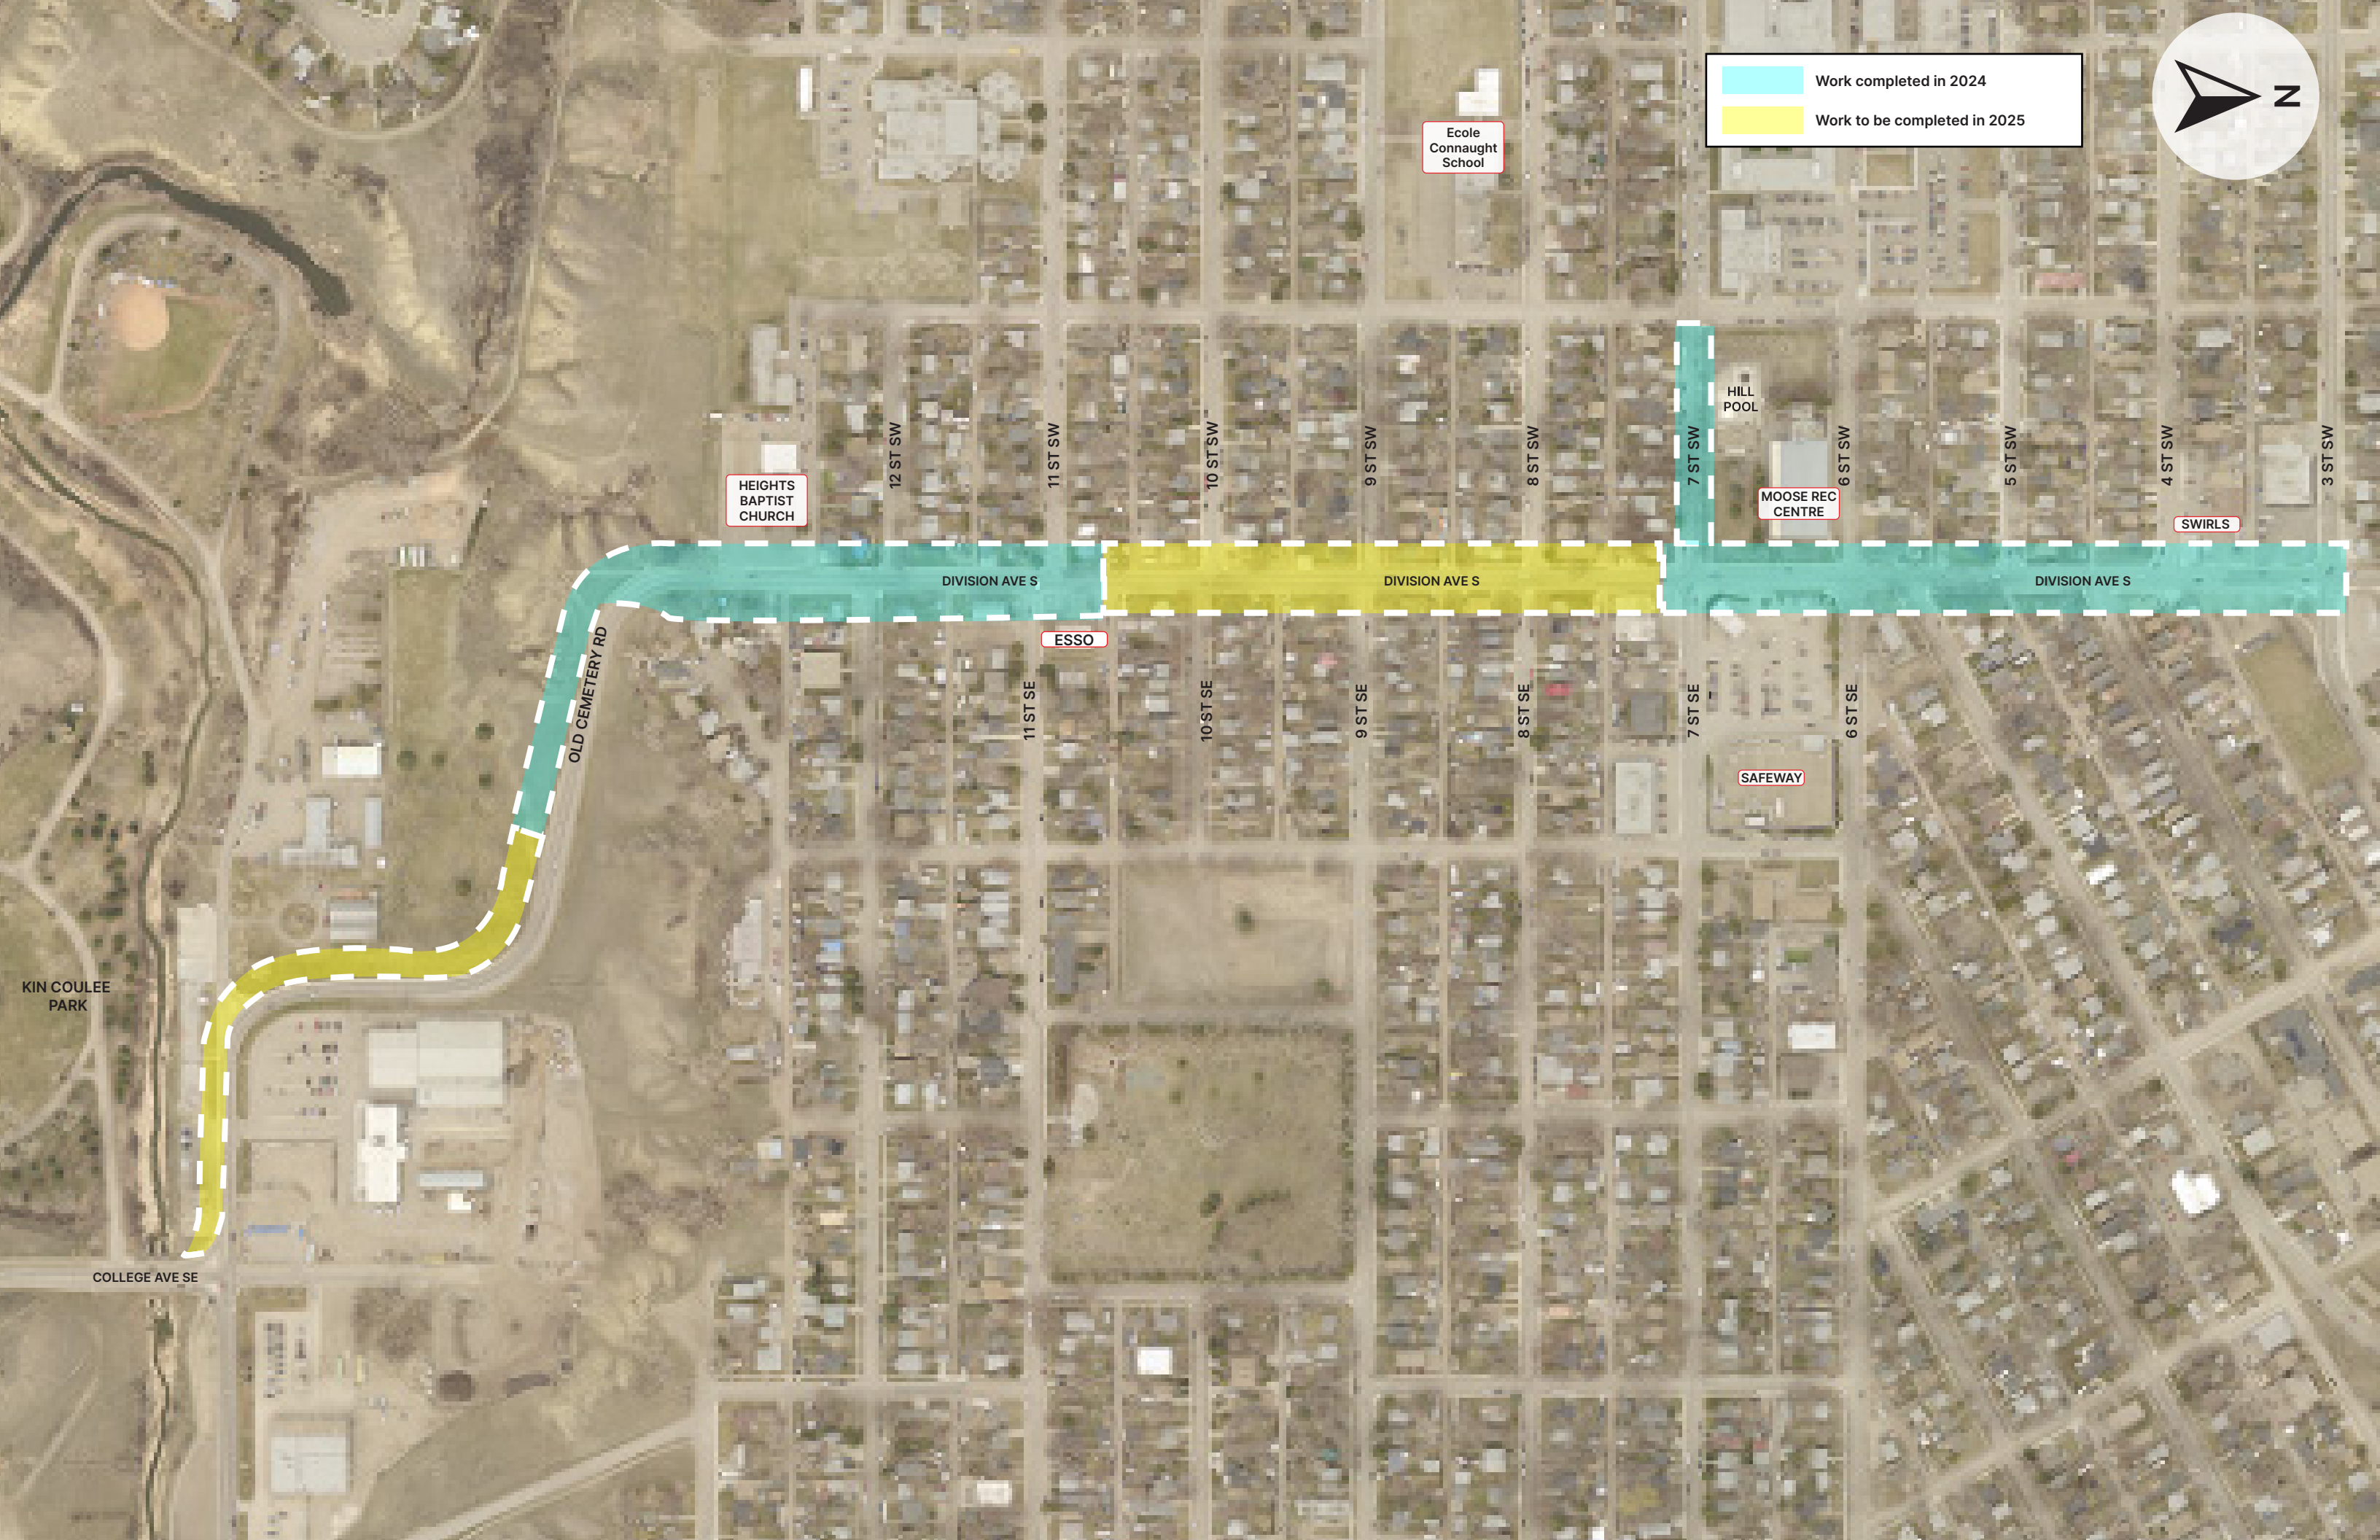

Work completed in 2024

Work to be completed in 2025

HEIGHTS BAPTIST CHURCH

Ecole Connaught School

HILL POOL

MOOSE REC CENTRE

SWIRLS

SAFeway

ESSO

KIN COULEE PARK

COLLEGE AVE SE

OLD CEMETERY RD

DIVISION AVE S

DIVISION AVE S

DIVISION AVE S

12 ST SW

11 ST SW

10 ST SW

9 ST SW

8 ST SW

7 ST SW

6 ST SW

5 ST SW

4 ST SW

3 ST SW

11 ST SE

10 ST SE

9 ST SE

8 ST SE

7 ST SE

6 ST SE