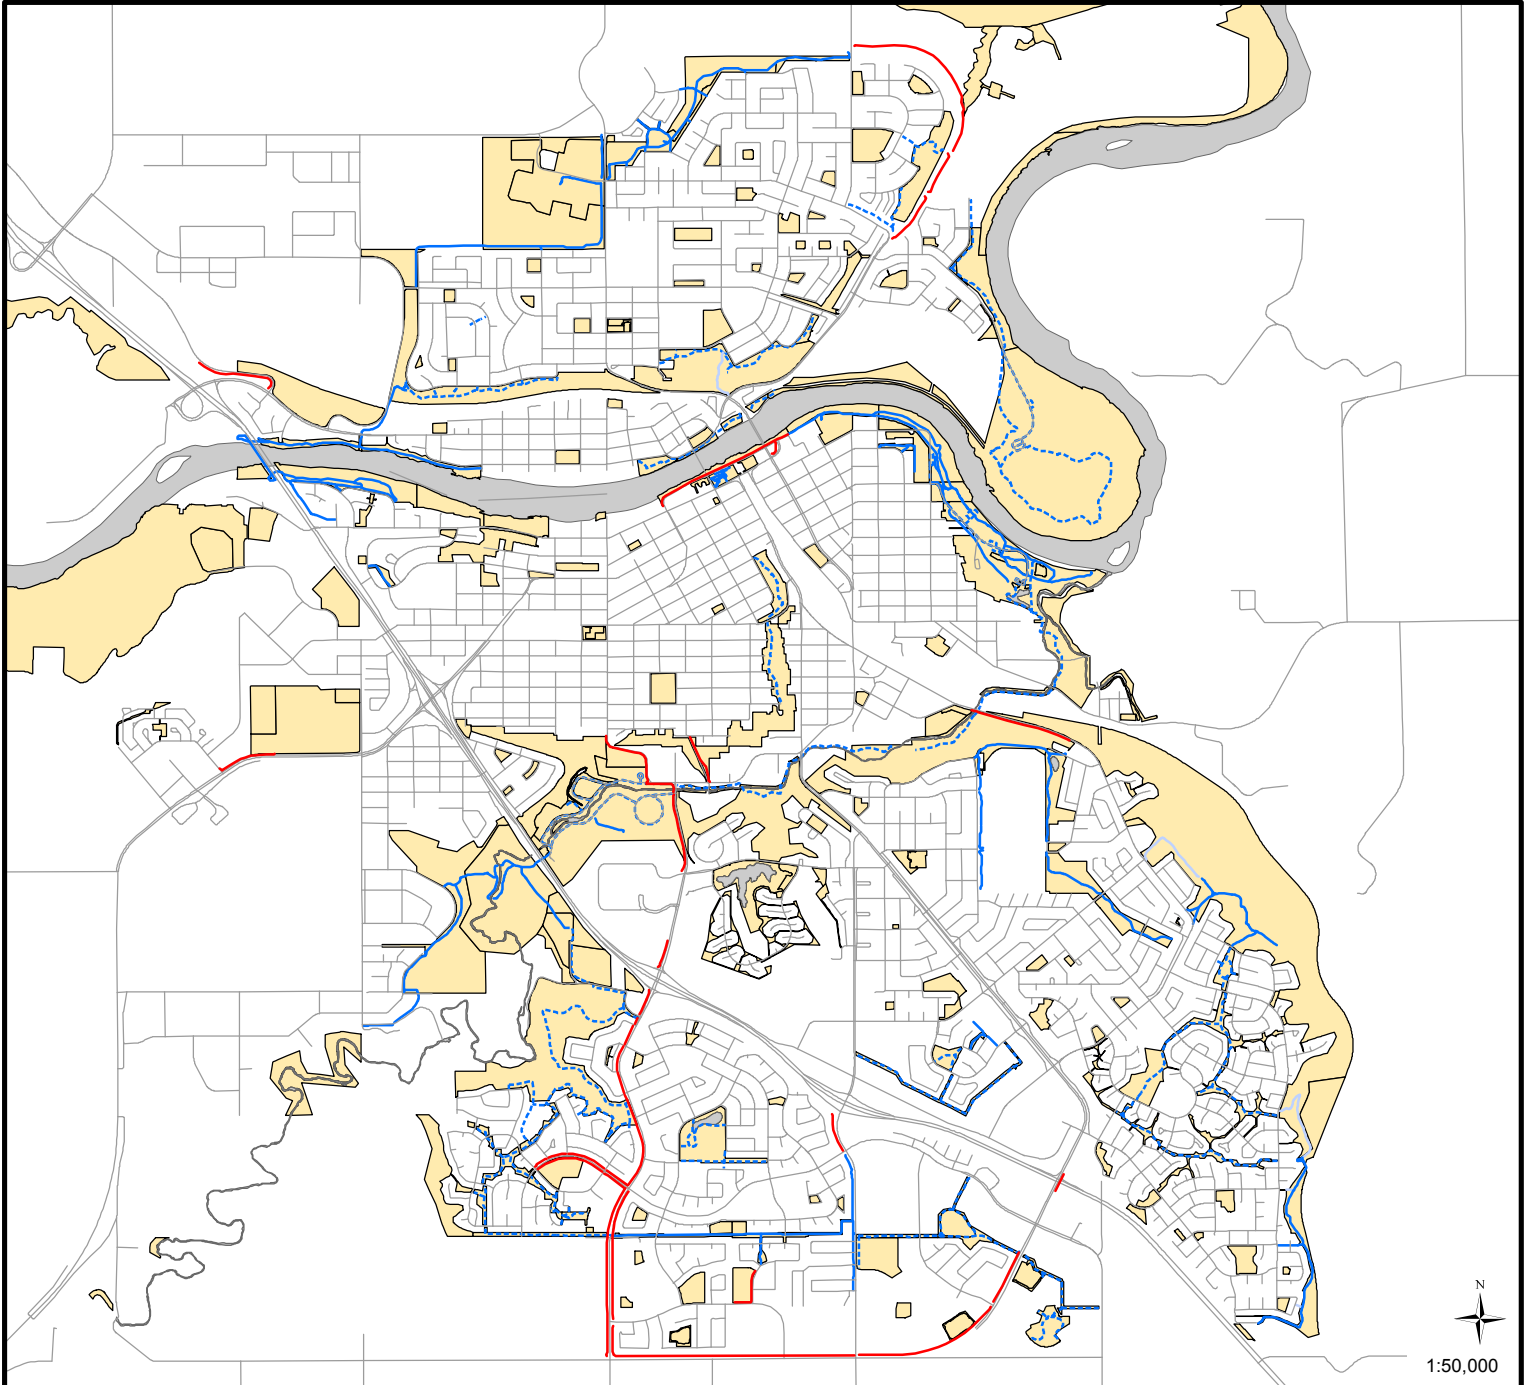

# Trail and Pathway Snow Removal Winter 2018 - 2019 Map Subject to Change

**Please Note**  
 Parks snow removal is 72 hours from the end of the last snow fall (Phone: 403 - 529 - 8333)  
 Municipal Works snow removal is 24 hours from the end of the last snow fall (Phone: 403 - 529 - 8177)

- Municipal Works Path 7 Days/Week
- Parks Trail 7 Days/Week
- - - Parks Mon-Fri, excl. Holidays
- ~ Snow Removal Occurs when Trail Conditions are Suitable
- City Street
- Parks
- Water