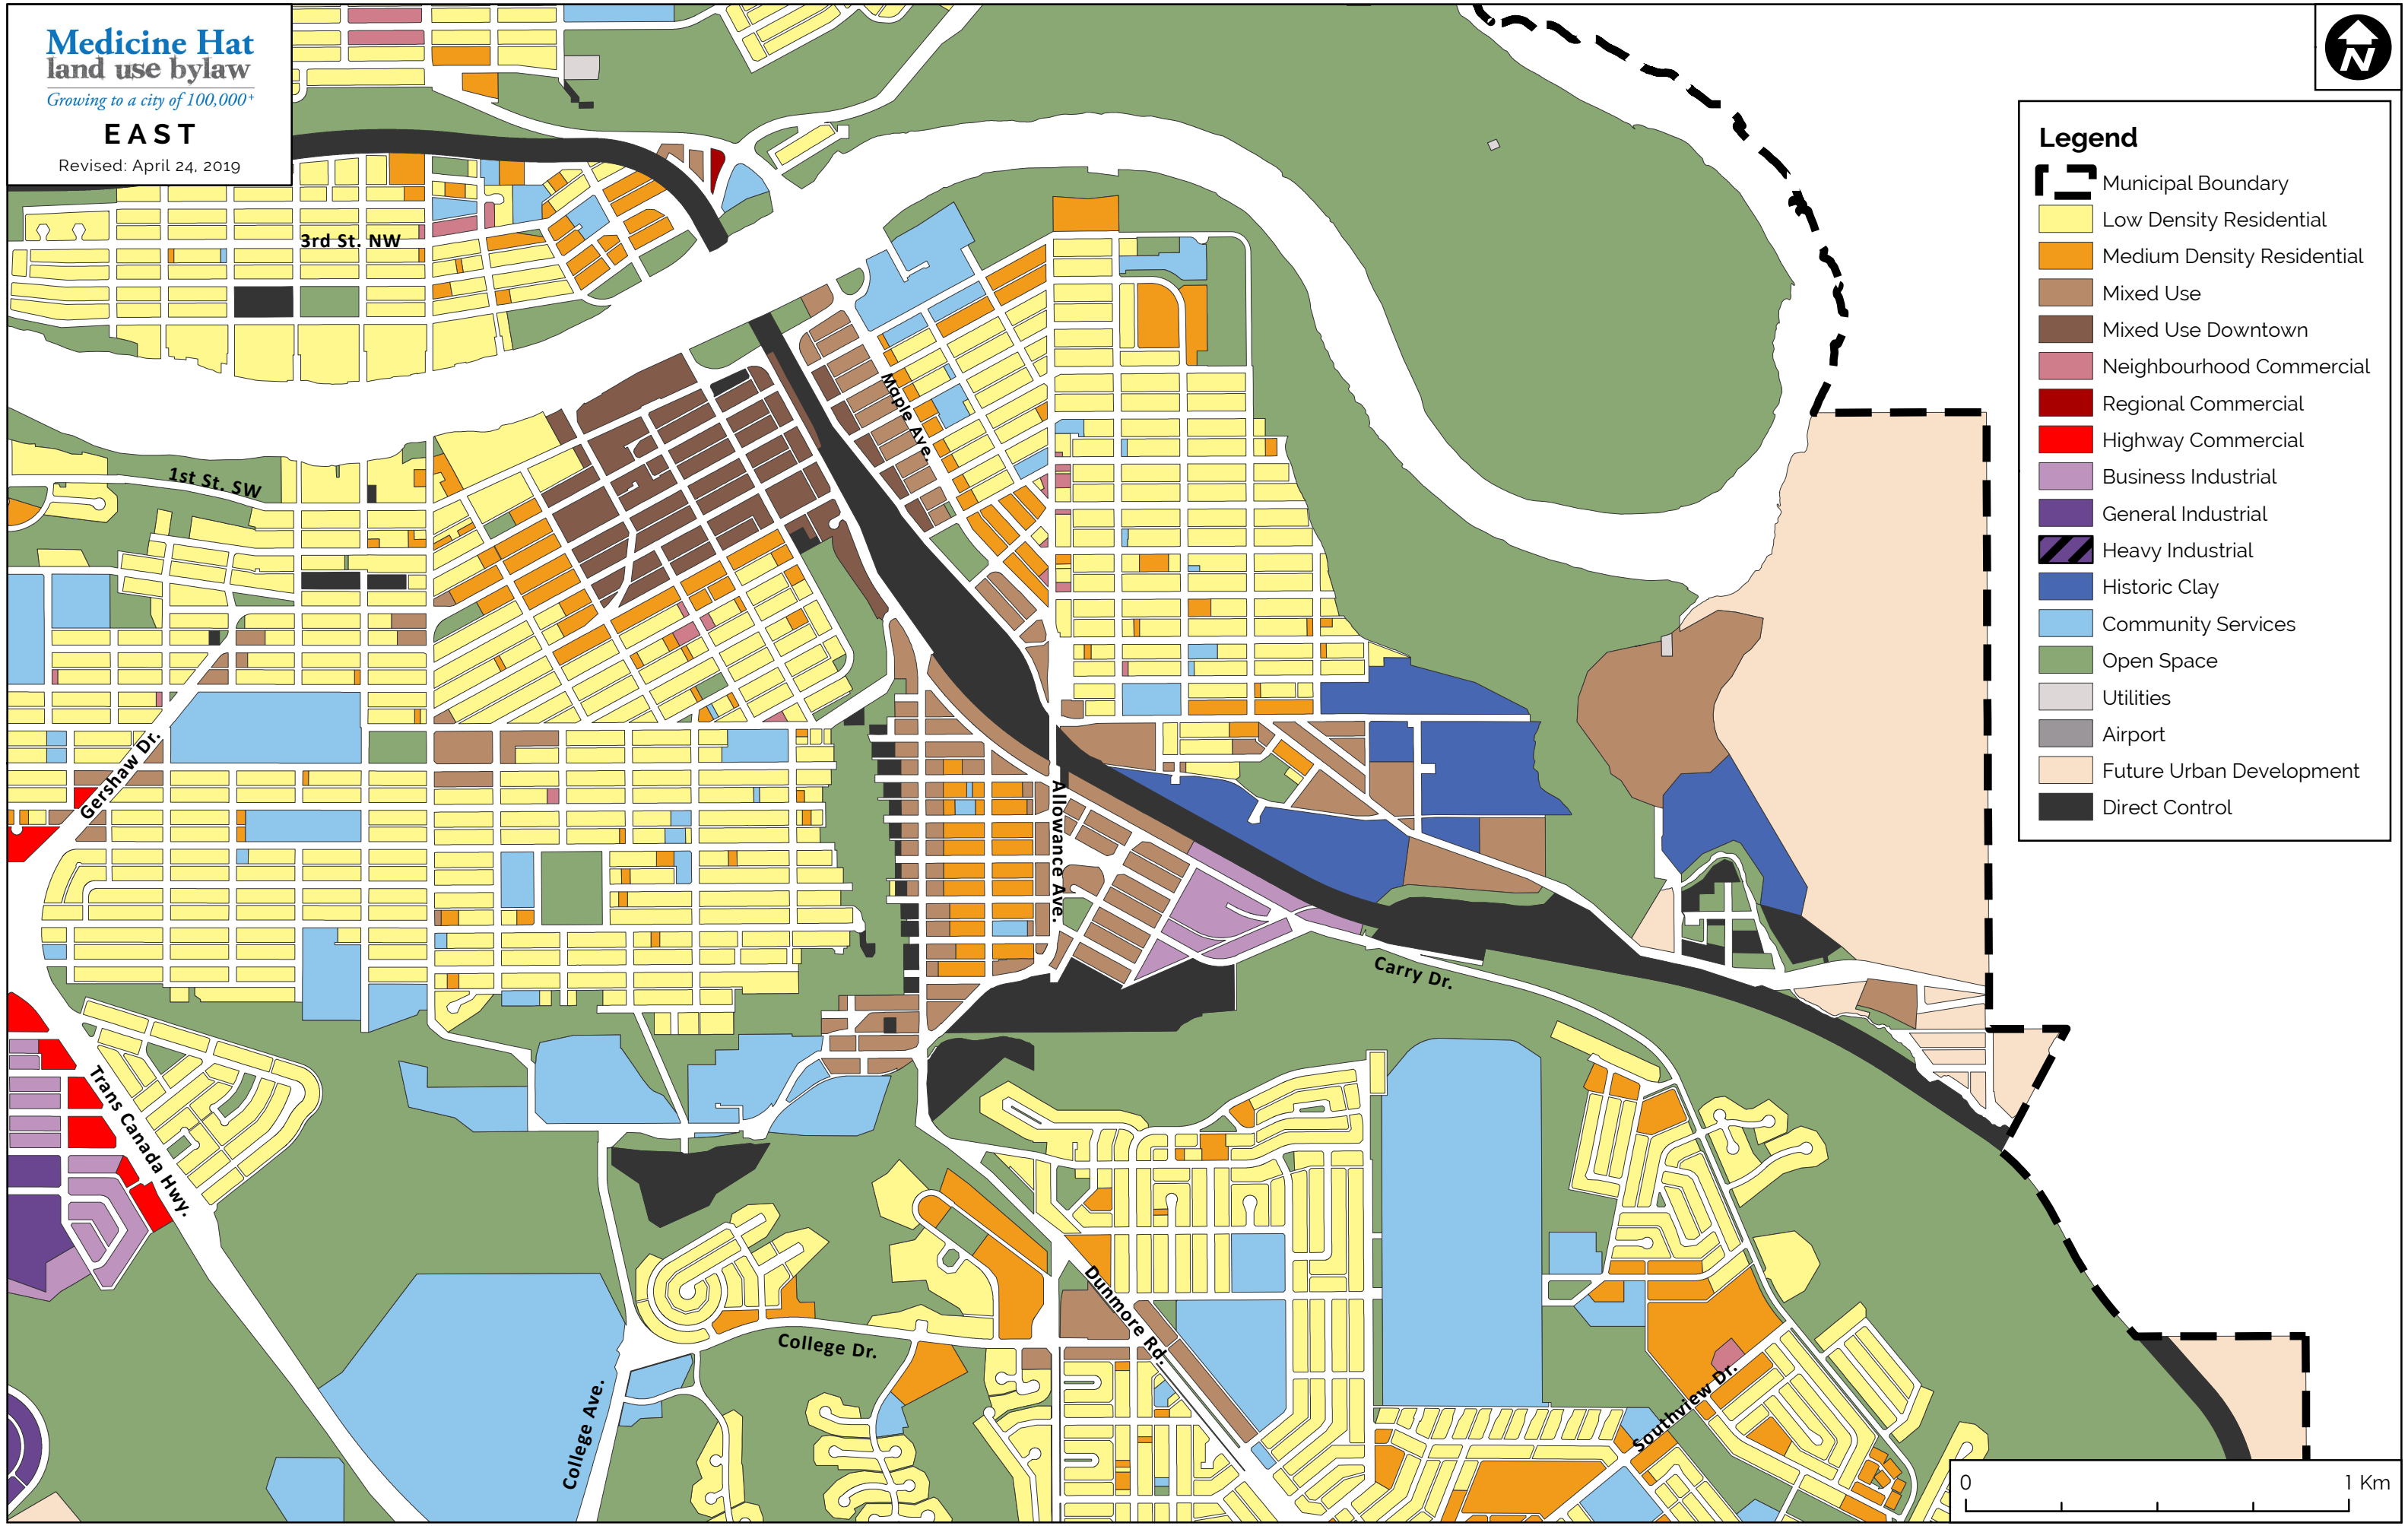

# Medicine Hat land use bylaw

Growing to a city of 100,000+

## EAST

Revised: April 24, 2019

### Legend

- Municipal Boundary
- Low Density Residential
- Medium Density Residential
- Mixed Use
- Mixed Use Downtown
- Neighbourhood Commercial
- Regional Commercial
- Highway Commercial
- Business Industrial
- General Industrial
- Heavy Industrial
- Historic Clay
- Community Services
- Open Space
- Utilities
- Airport
- Future Urban Development
- Direct Control