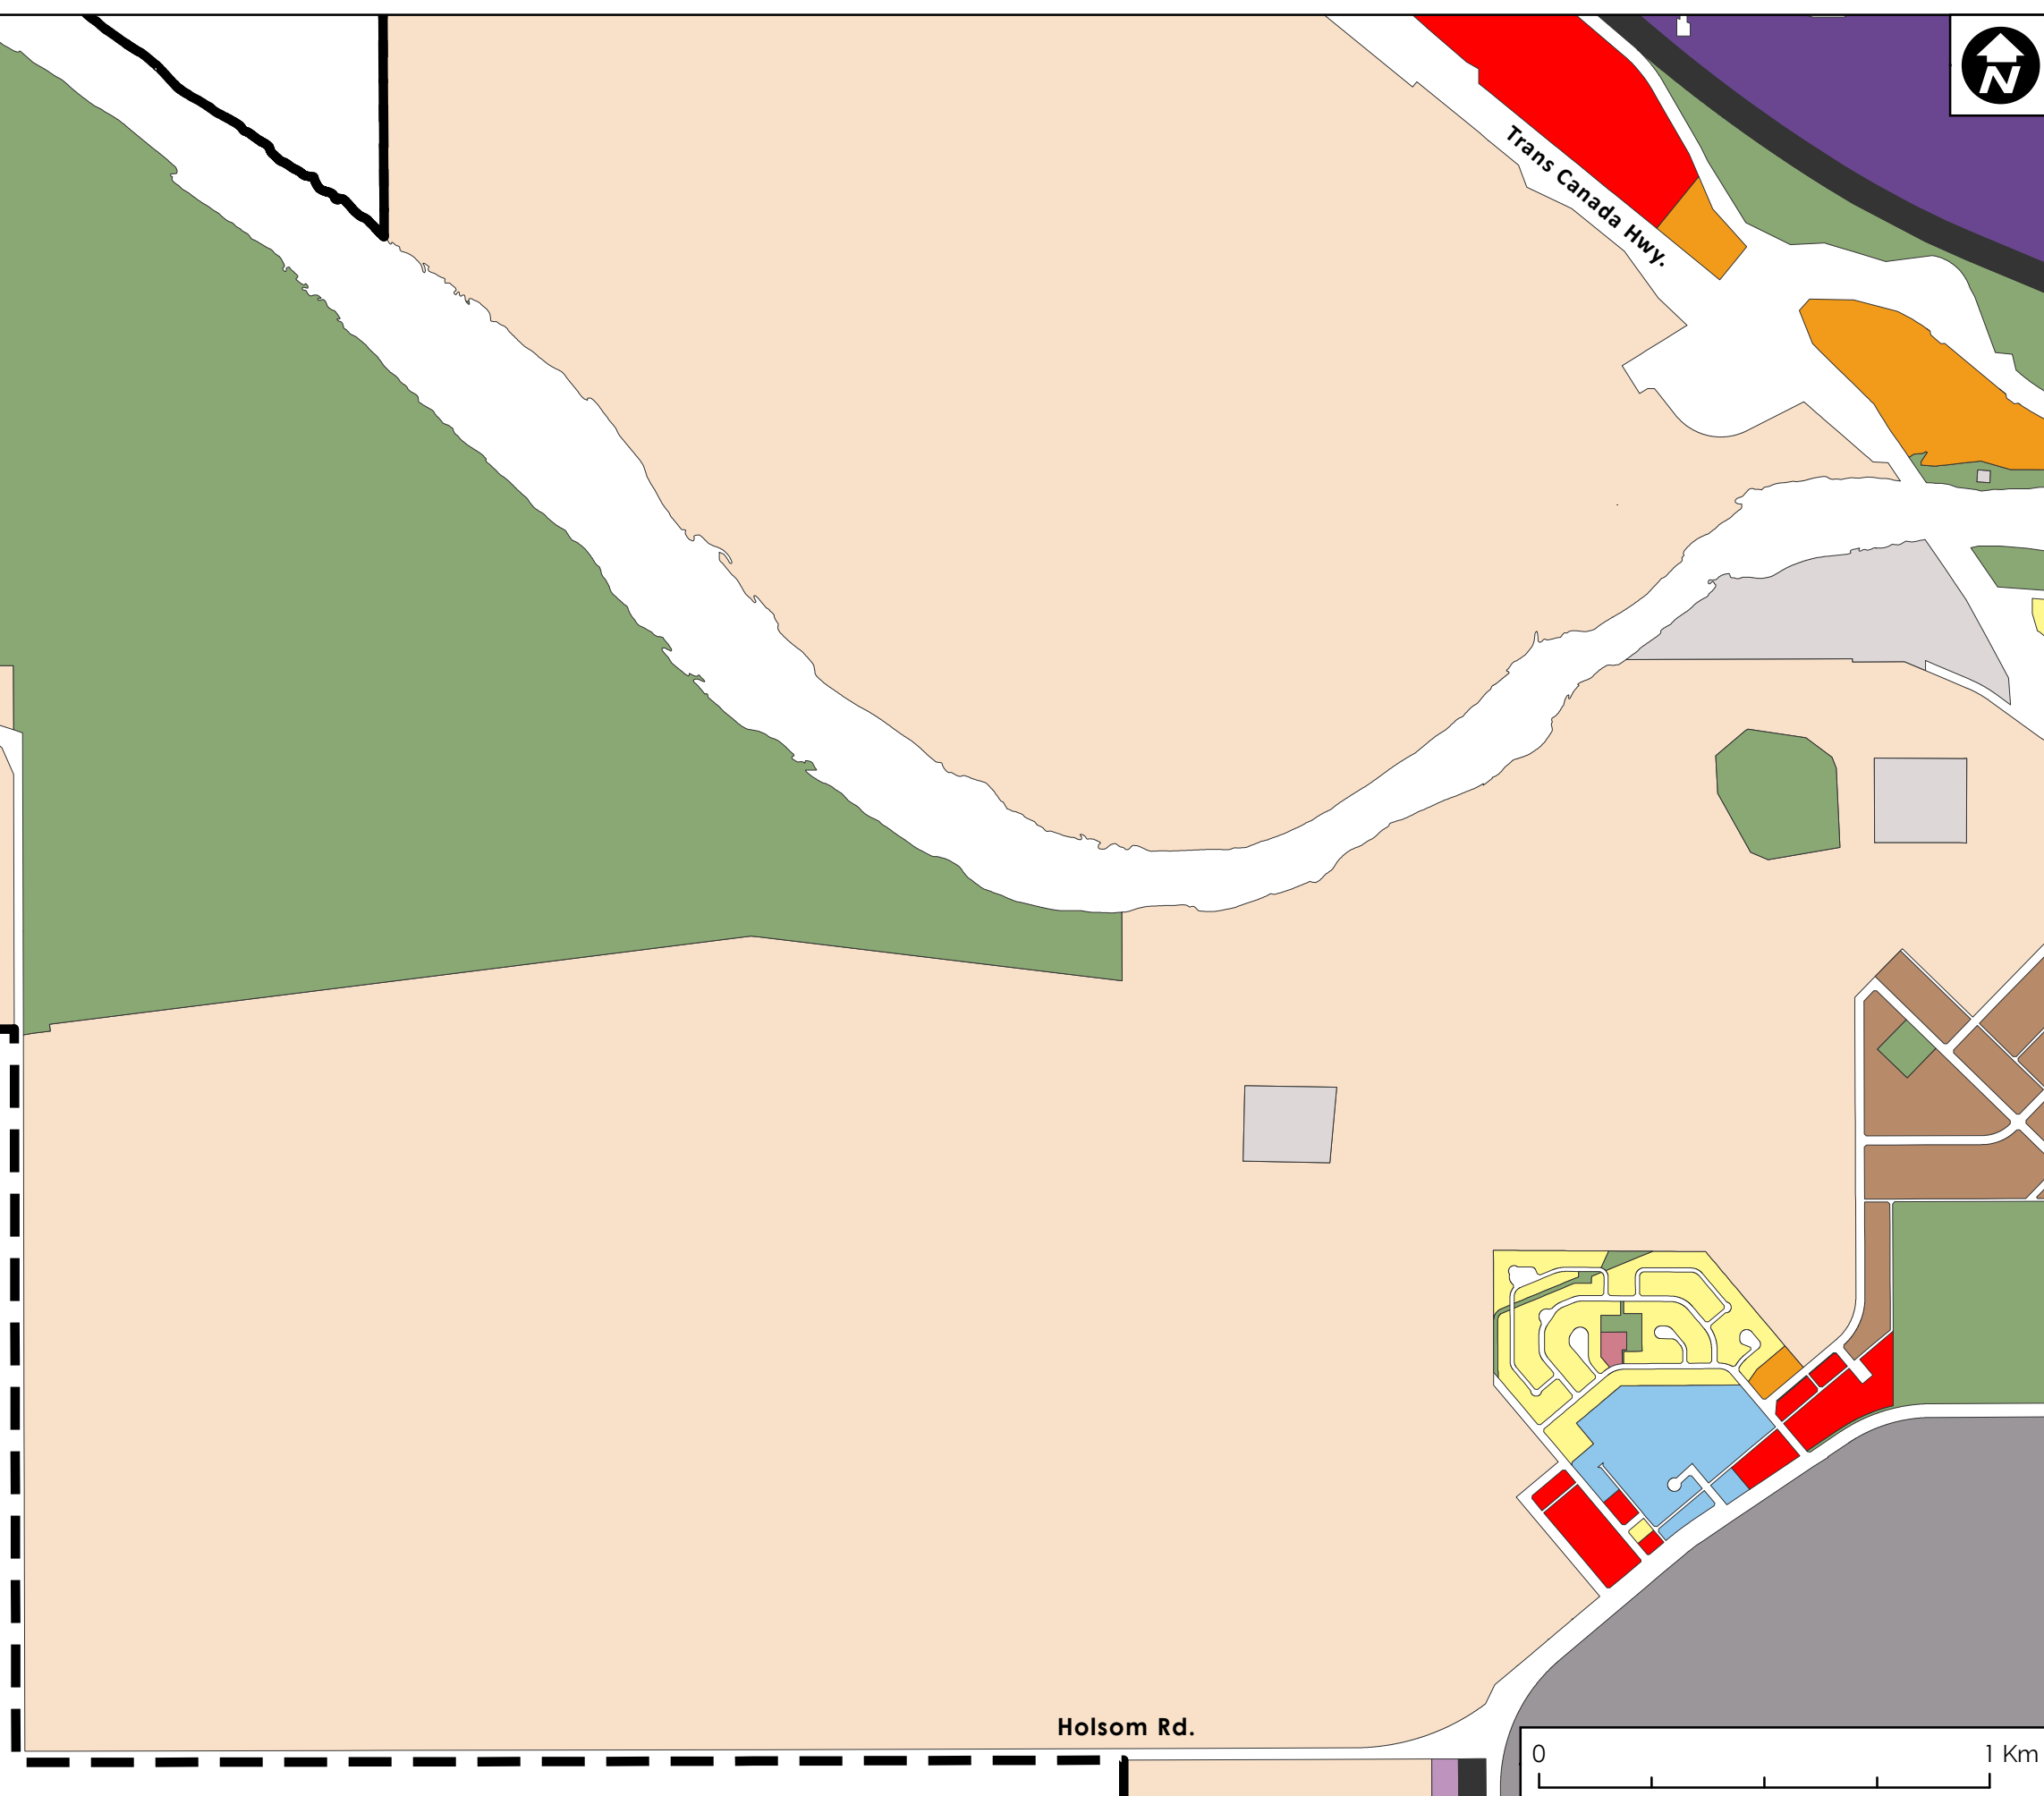

**Medicine Hat
land use bylaw**

Growing to a city of 100,000+

WEST

Revised: July 16, 2018

- Legend**
-  Municipal Boundary
 -  Low Density Residential
 -  Medium Density Residential
 -  Mixed Use
 -  Mixed Use Downtown
 -  Neighbourhood Commercial
 -  Regional Commercial
 -  Highway Commercial
 -  Business Industrial
 -  General Industrial
 -  Heavy Industrial
 -  Historic Clay
 -  Community Services
 -  Open Space
 -  Utilities
 -  Airport
 -  Future Urban Development
 -  Direct Control

Holsom Rd.