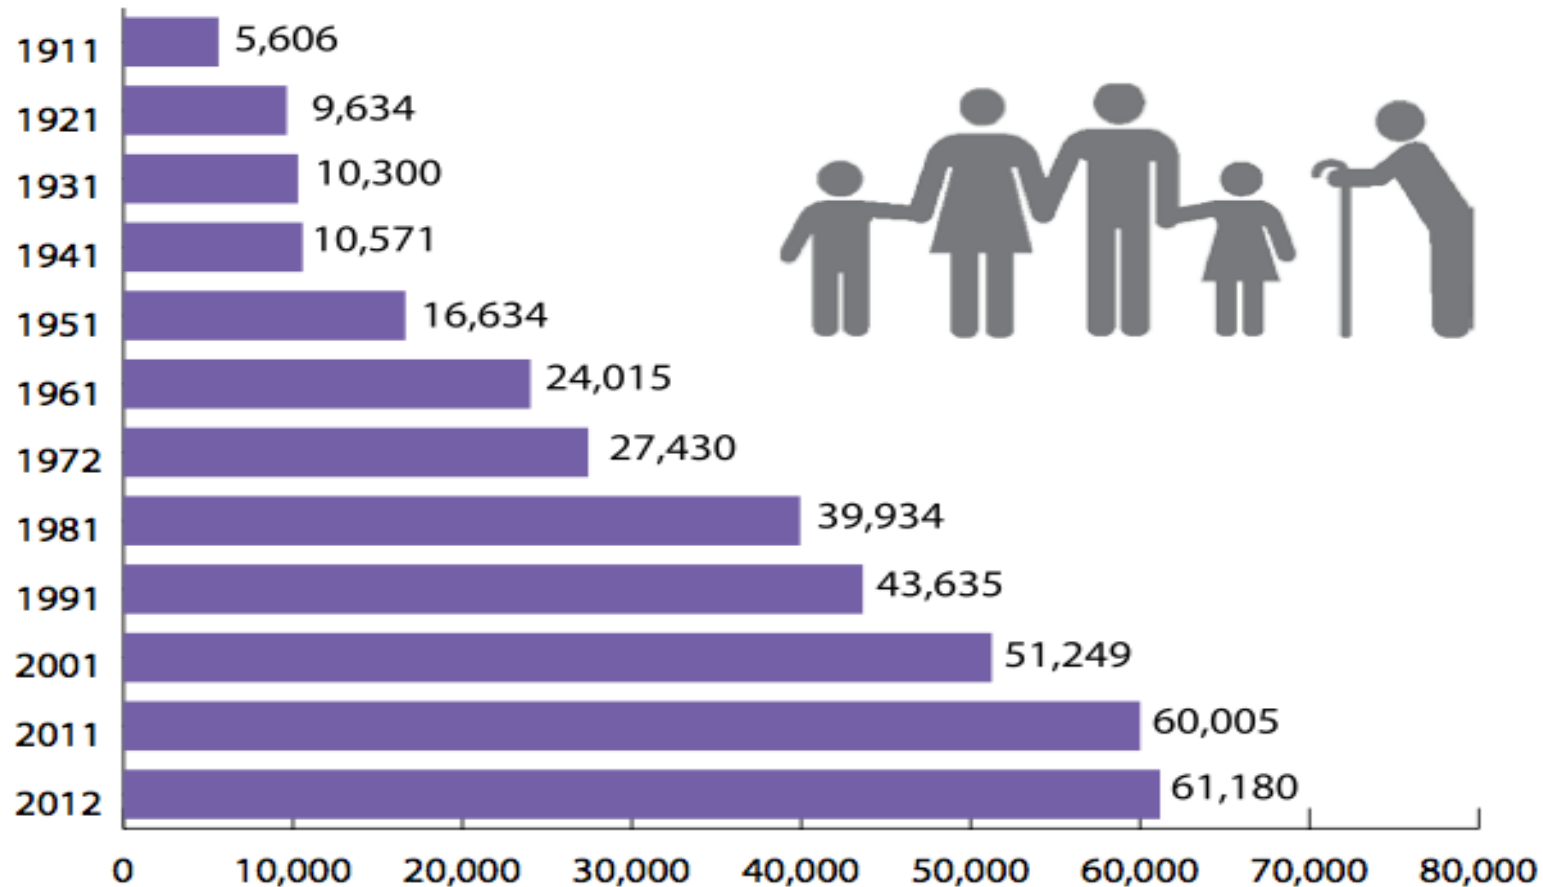

CMARD Community Conversation 2014

Medicine Hat is growing!!

Interprovincial

Medicine Hat gained 2295 people in 2009.

Intraprovincial

Medicine Hat gained 540 people in 2009.

Migration

In 2011, 7.4% of the population in Medicine Hat were foreign born.

In comparison, the proportion of the population in Alberta who were immigrants was 18.1%.

Immigration

Overall Population Growth

Population Growth Through the Years:

Overall Growth in Cultural Diversity

Top Ten Countries of Origin of newcomers received in Medicine Hat by SAAMIS Immigration Services