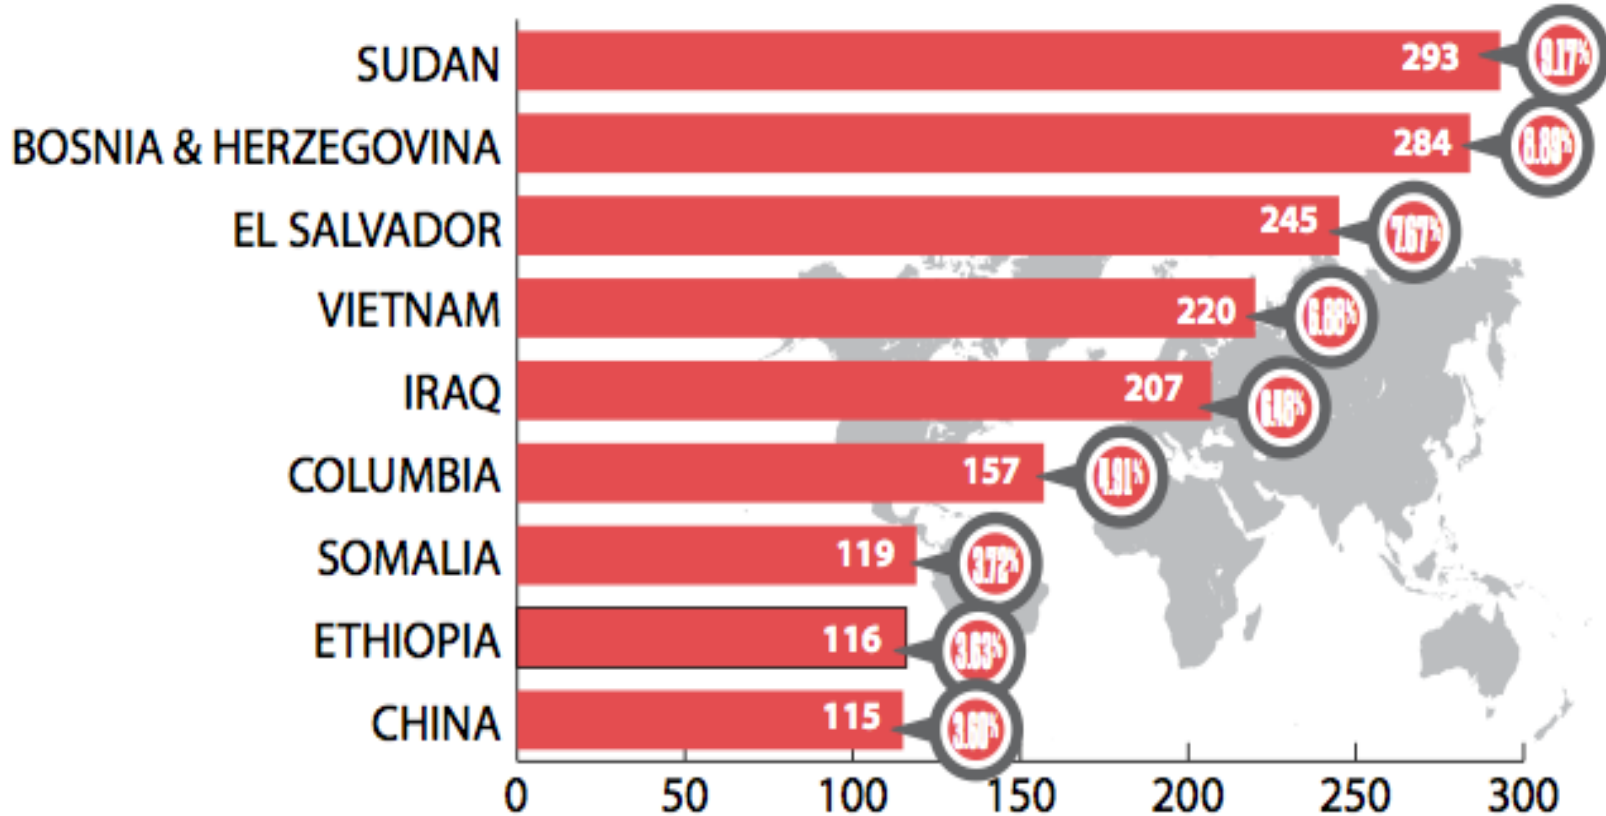

CMARD Community Conversation 2014

Medicine Hat is growing!!

Interprovincial

Medicine Hat gained 2295 people in 2009.

Intraprovincial

Medicine Hat gained 540 people in 2009.

Migration

In 2011, 7.4% of the population in Medicine Hat were foreign born.

In comparison, the proportion of the population in Alberta who were immigrants was 18.1%.

Immigration

Overall Population Growth

Population Growth Through the Years:

Overall Growth in Cultural Diversity

Top Ten Countries of Origin of newcomers received in Medicine Hat by SAAMIS Immigration Services