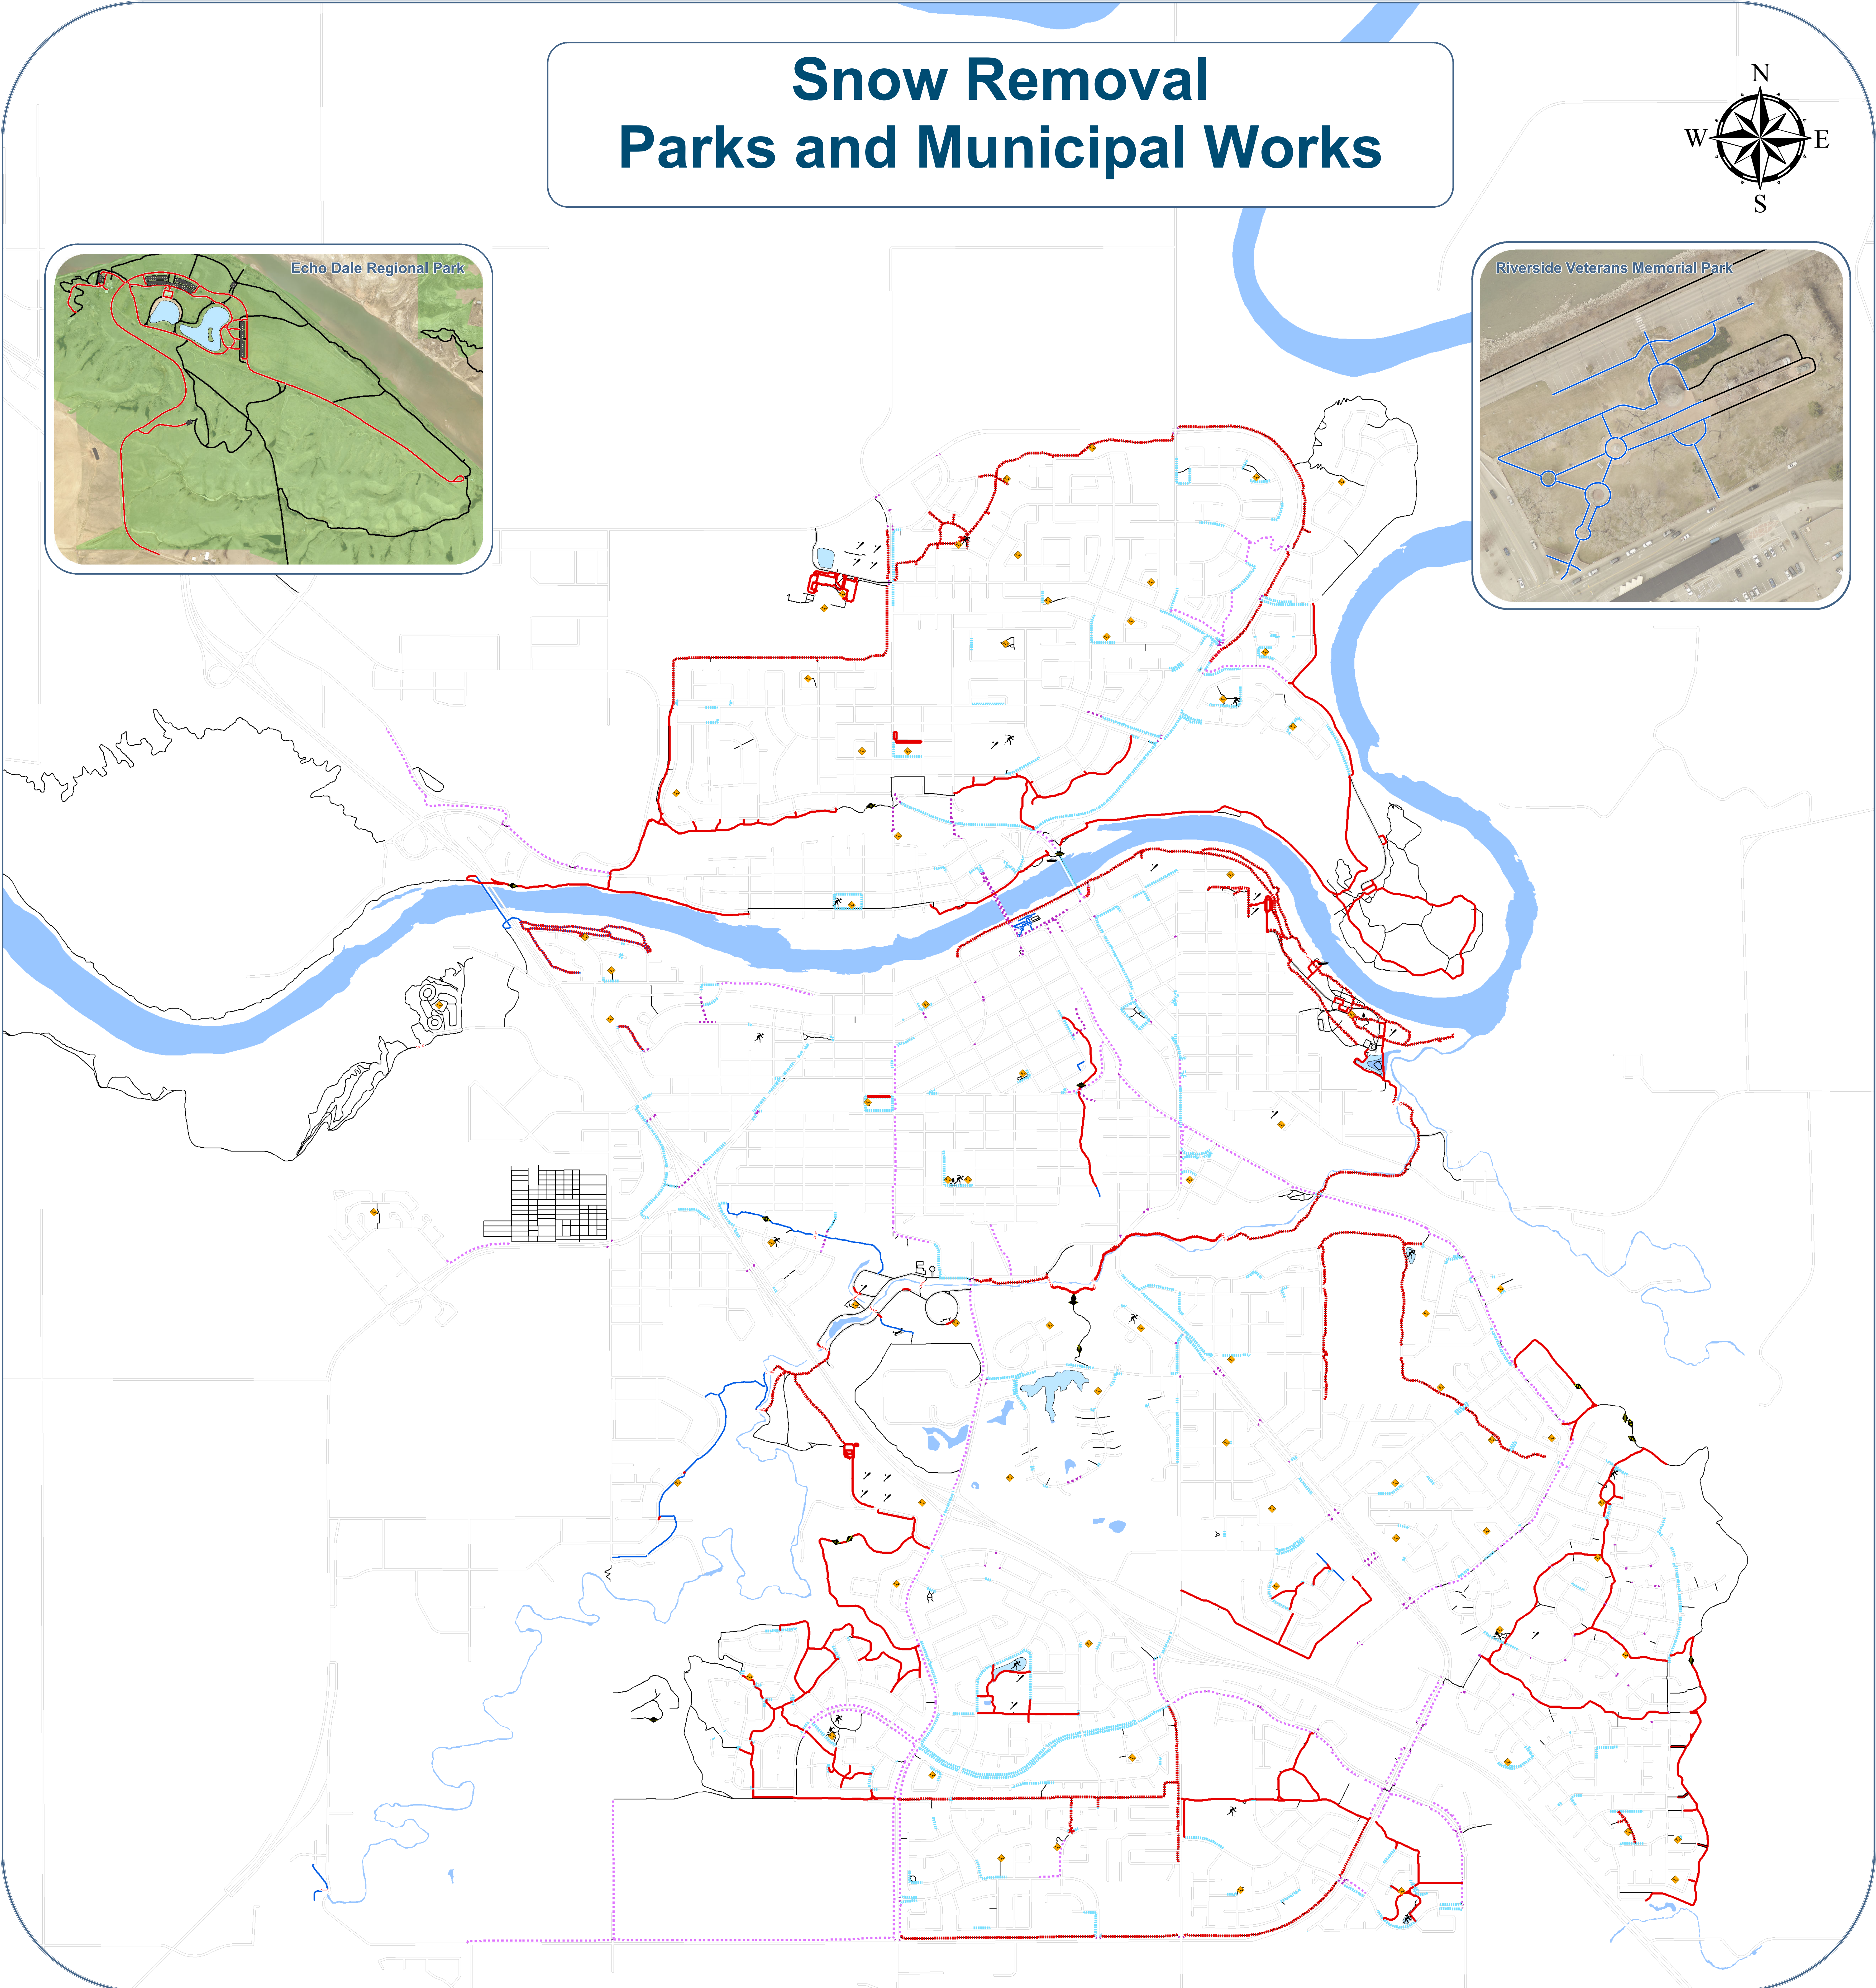

Snow Removal Parks and Municipal Works

Snow Removal Winter 2025-2026

- Cleared when safe to do so
- Parks (Weekends and Holidays)
- Parks (Monday to Friday)
- Contractor
- Trail

MW Snow Clearance Sidewalk Trail

- Roadside Trails - Machine Cleared By MW
- Sidewalks - Machine Cleared By MW
- Hand Cleared By MW

Note: This map is under review and is subject to change (Dec 10, 2025).